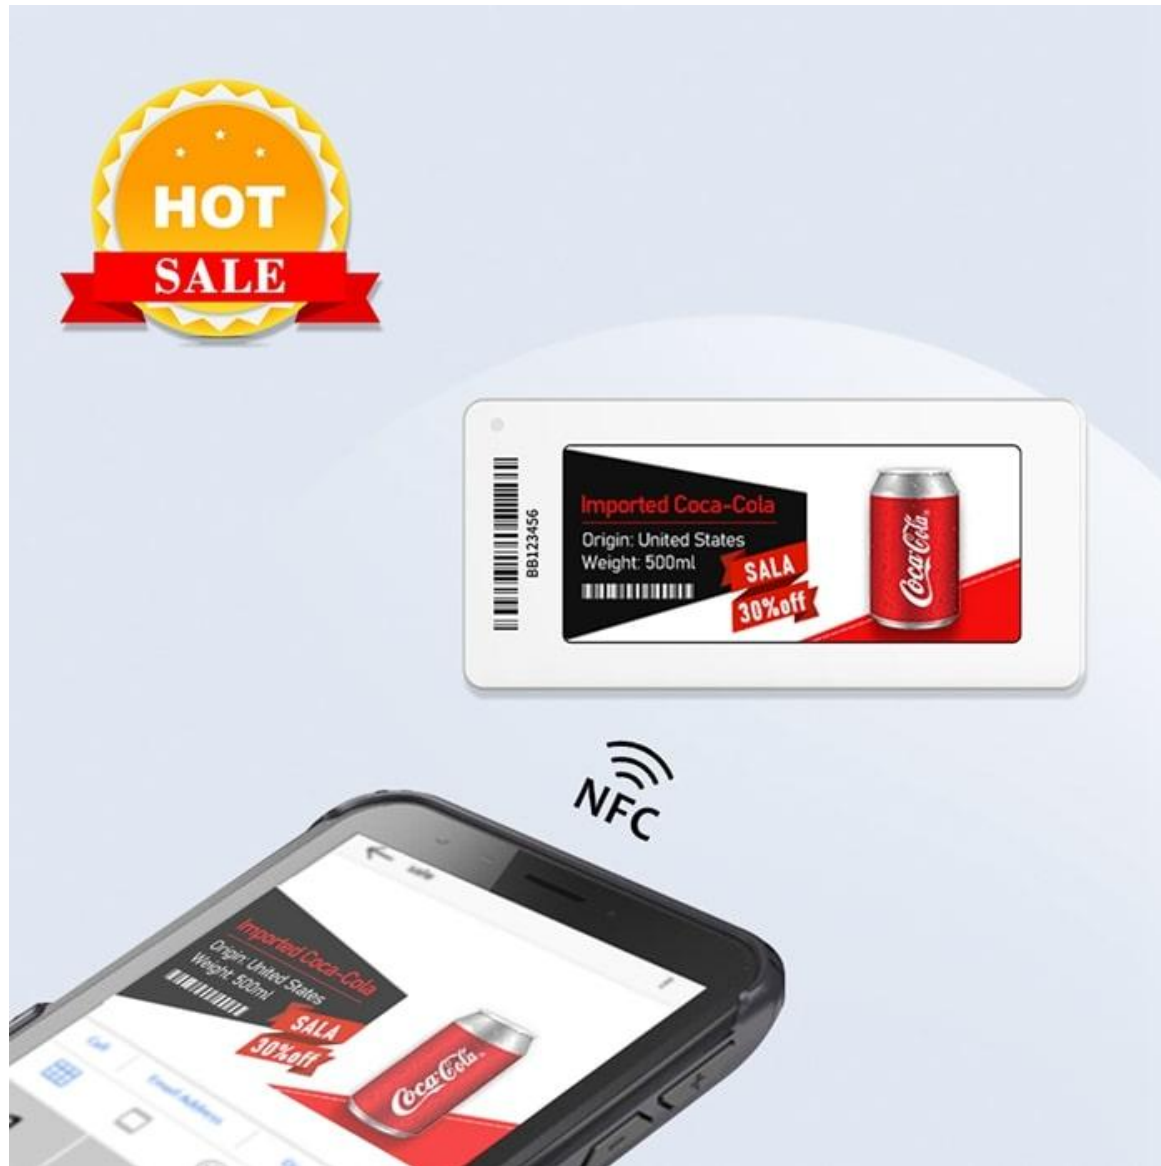

2.9 inch model: YL290F