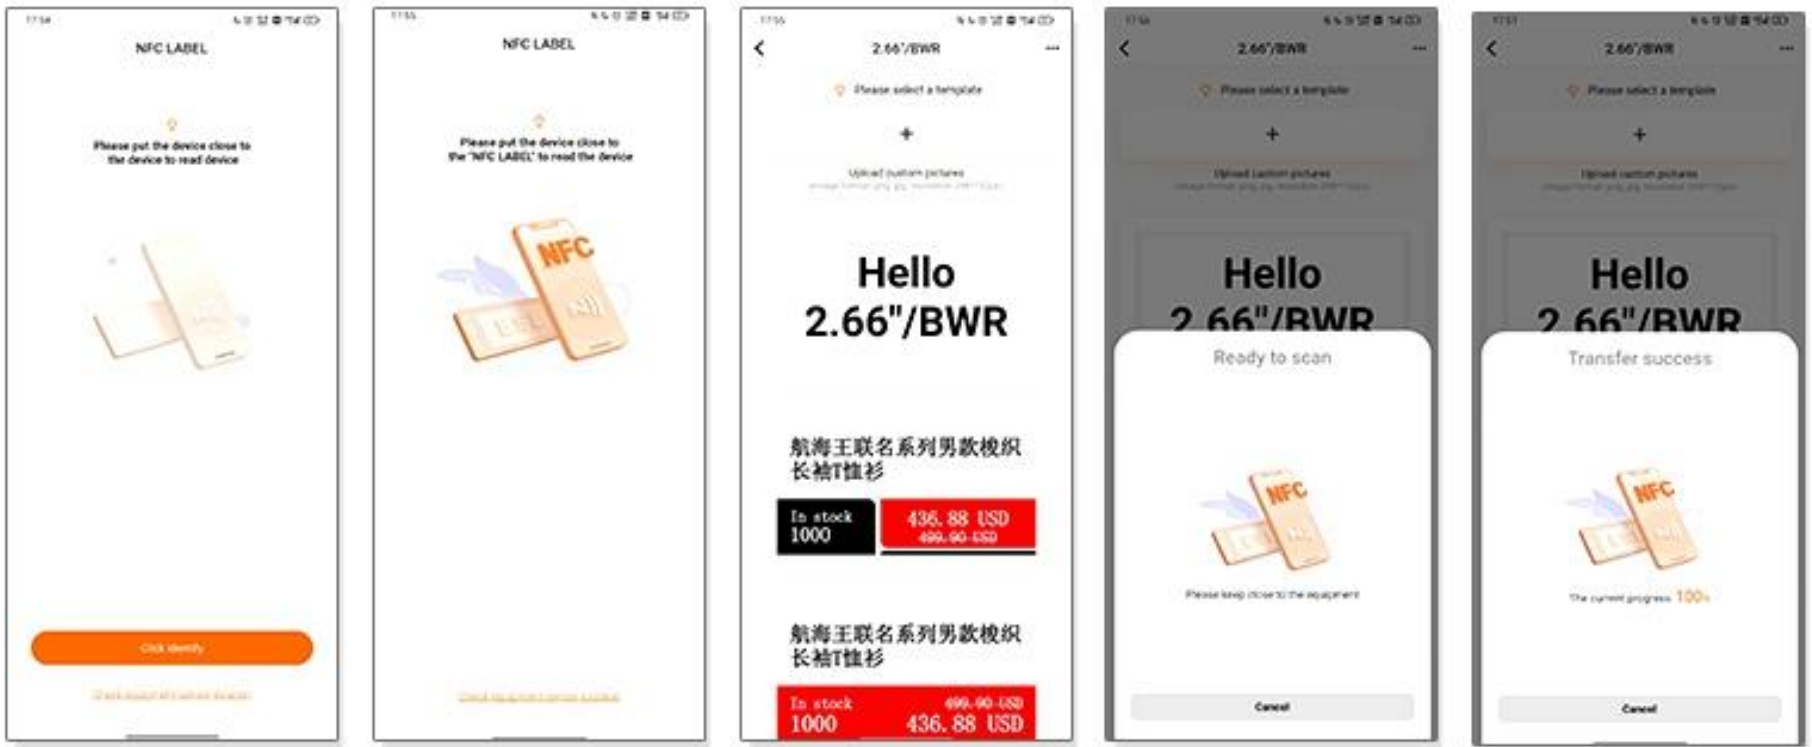

MOBILE CONTROLLED E-INK DIGITAL LABEL

2.9 and 4.2 inch 3 color

NFC Only Digital Label

Easy to setup

- No base station needed
- No server needed
- No internet needed
- No training needed
- Out-of-the-box

Application scenarios

Out of the box, easy to use.

No need training, no need IT skill for the network configuration, no need to use a relatively complex PC software.

How it works?

A new way of using ESL based on NFC technology,
just tap and it changes