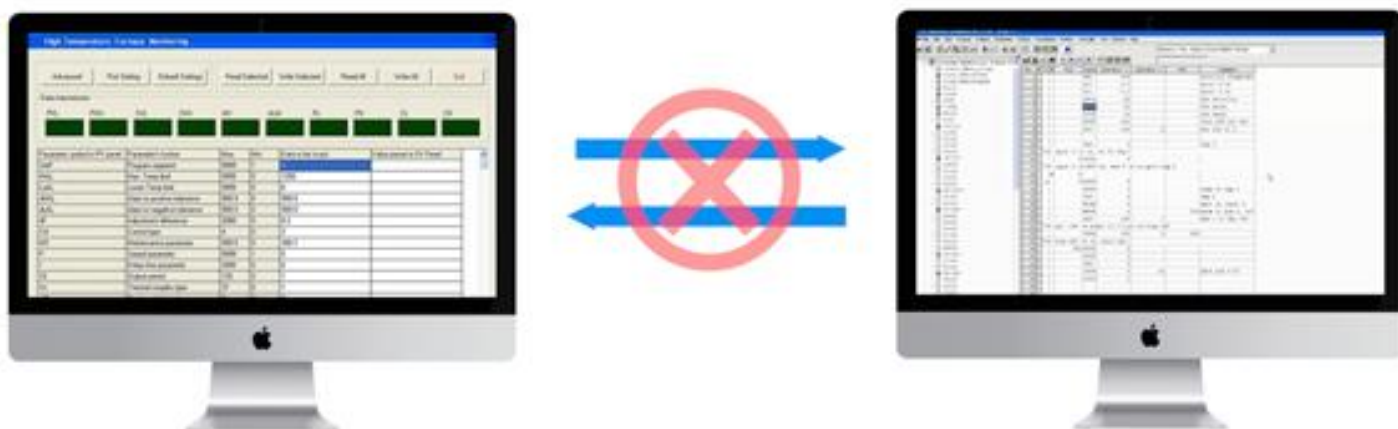

Out of the box, easy to use.

No need training, no need IT skill for the network configuration, no need to use a relatively complex PC software.