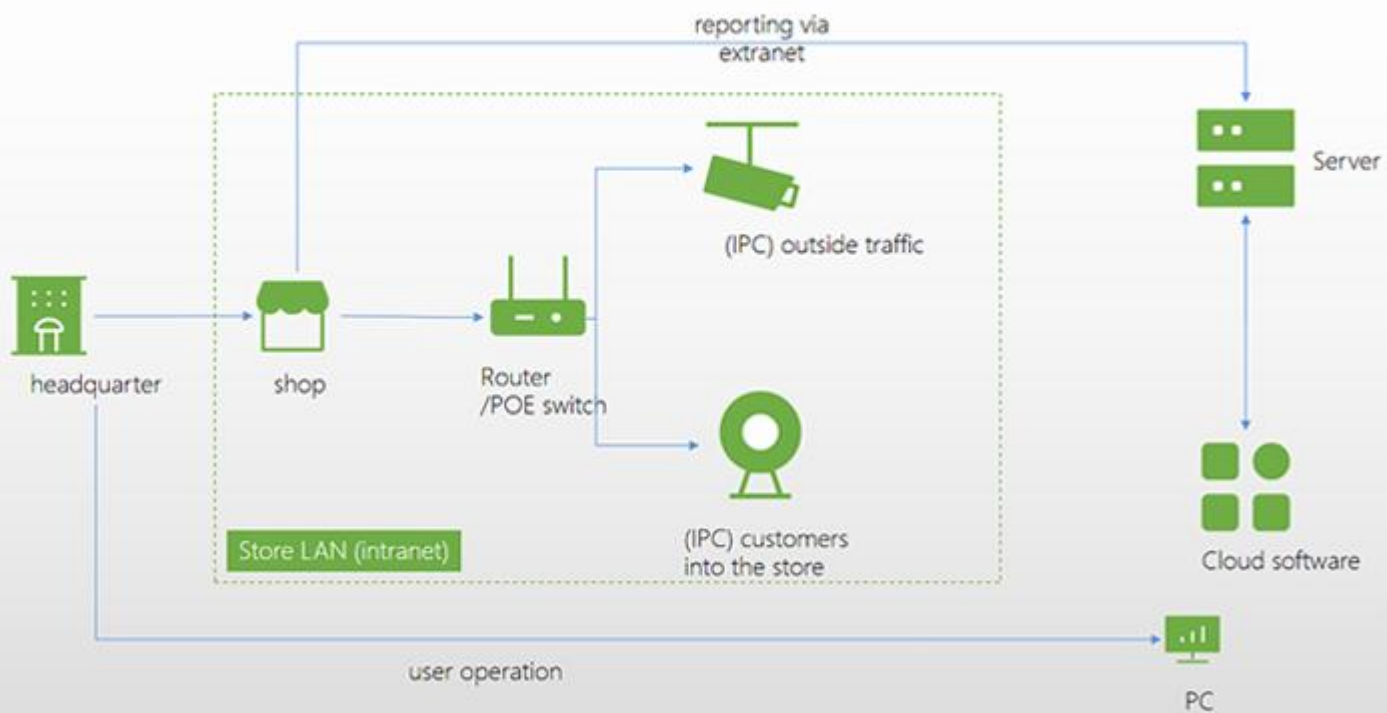

Topology diagram