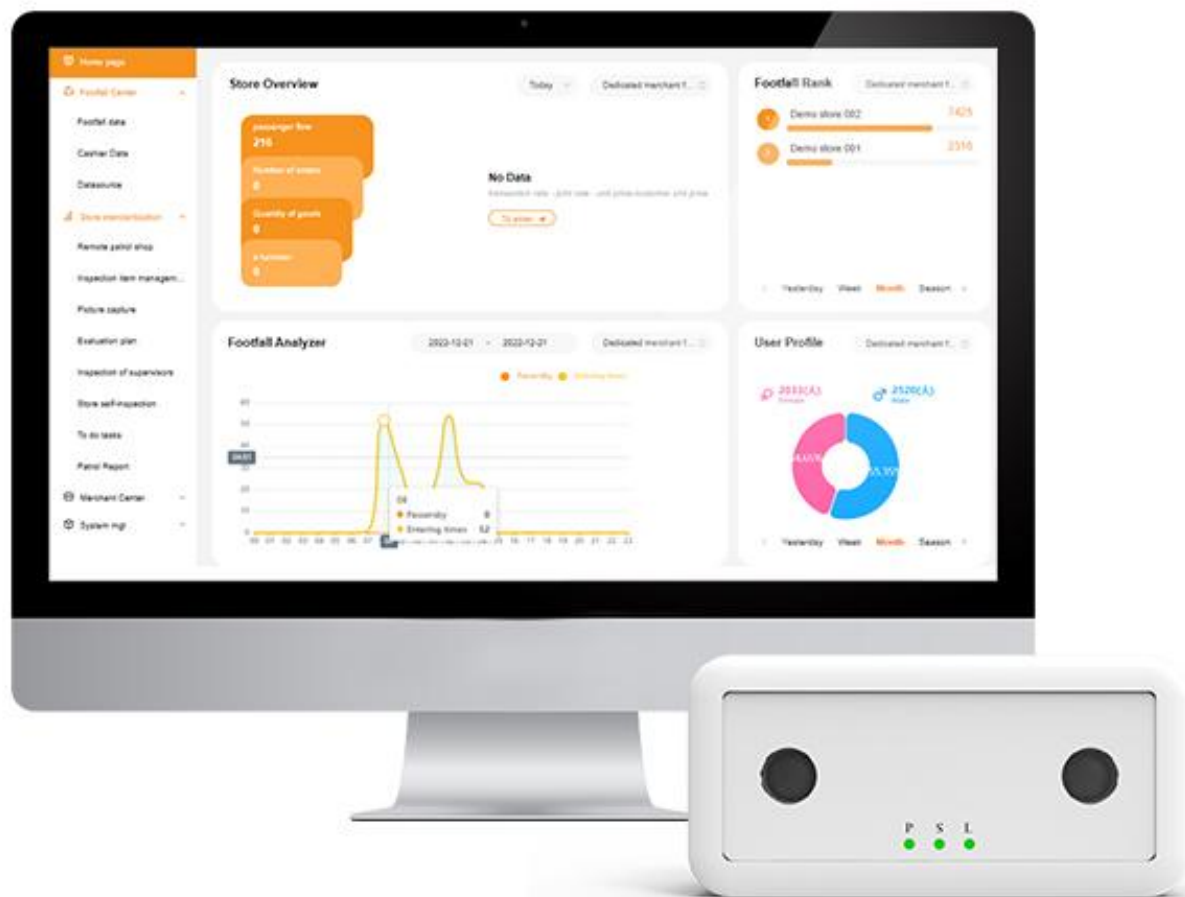

## Applications

People counting devices can be used in many applications.

## Topology diagram

# Software Introduction

Multi-screen display of traffic flow, real-time grasp of data

- Query traffic flow data by time period of the day
- Support comparative analysis of multi-day traffic flow data
- Modify historical data to deal with special events
- Support daily traffic flow push reminder