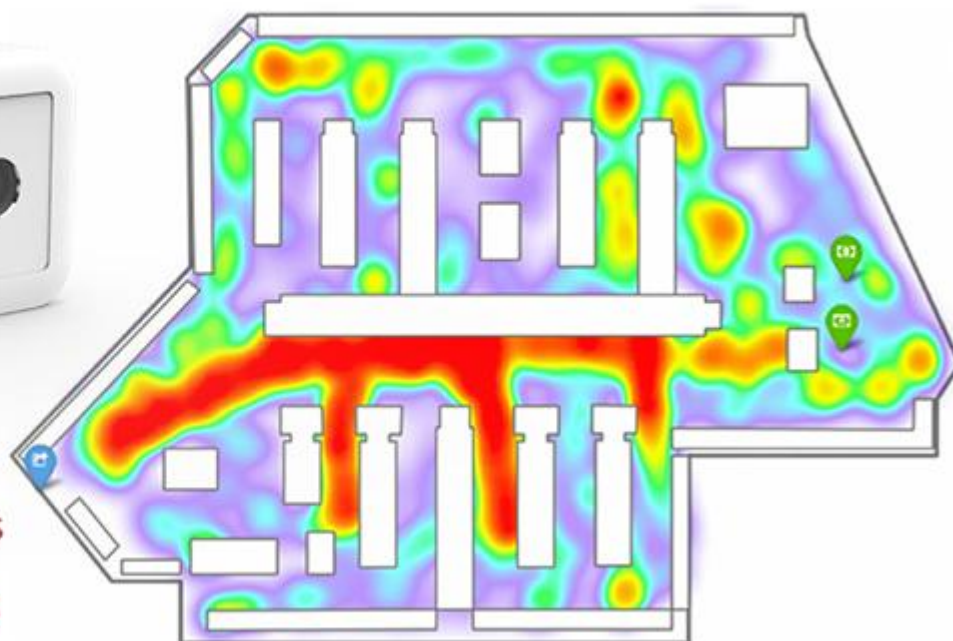

## Real-time accurate statistics

Accurately identify human body in real time with an accuracy rate of over 98%

## Large Coverage

With 100° large field of view, wider coverage

Installation Height	Coverage width
2.2m	1.2m
2.5m	1.9m
3.0m	3.1m
3.5m	4.3m
4m~6m	5.5m

In-store Heatmap Analytics  
Customer Motion Analytics