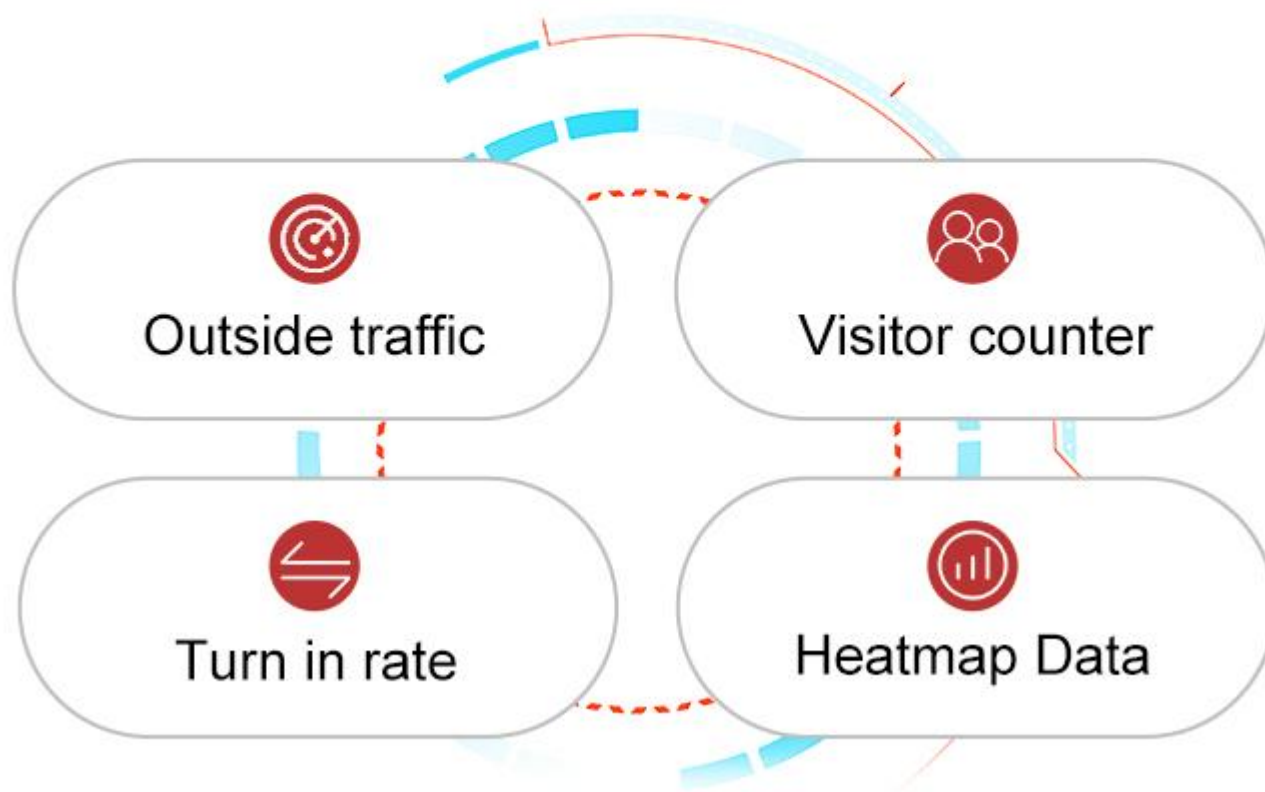

In the digital era,  
traffic flow data is the basic data for business operations.

**Do you master the following data?**

## 3D accurate traffic flow statistics

- Real-time accurate statistics
- Applicable to complex environments
- Rich open interfaces

# Software Introduction

Multi-screen display of traffic flow, real-time grasp of data

- Query traffic flow data by time period of the day
- Support comparative analysis of multi-day traffic flow data
- Modify historical data to deal with special events
- Support daily traffic flow push reminder

Users can configure and manage traffic flow statistics products through the cloud platform, and realize functions such as generation, query and export of traffic flow data reports.