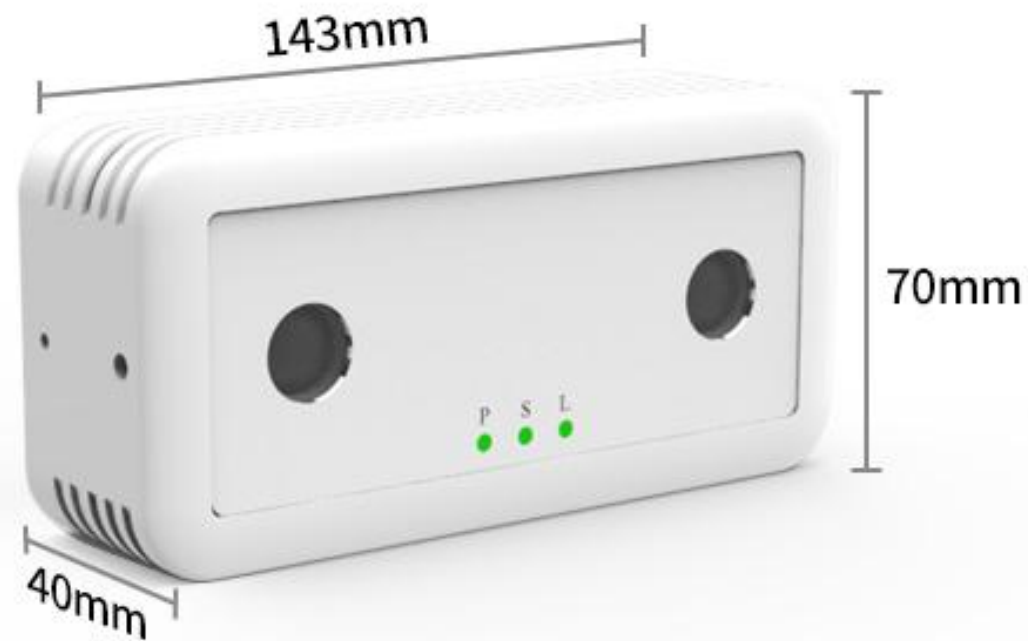

## Product Parameters

Visual Parameters	
Visual Field	Horizontal 100, Vertical 70
Depth Map Output	1280*800@25fps
Function Parameters	
Accuracy	≥98%
Height Range	2.2m~6m
Coverage Range	1.2m~5.5m
Filter Height	0.5m~1.2m
Technical Parameters	
Power	3.2W~3.6W
Power Supply Mode	POE (802.3af/at) /DC-12V
Ethernet	UTP/WI-FI
IP Addressing	Statics IP / DHCP
Offline caching	90 Days
DATA UPLOAD Mode	HTTP POST/HTTPS POST
Other DATA Interface	485 x 1/ 6V~24V IO Input x 1