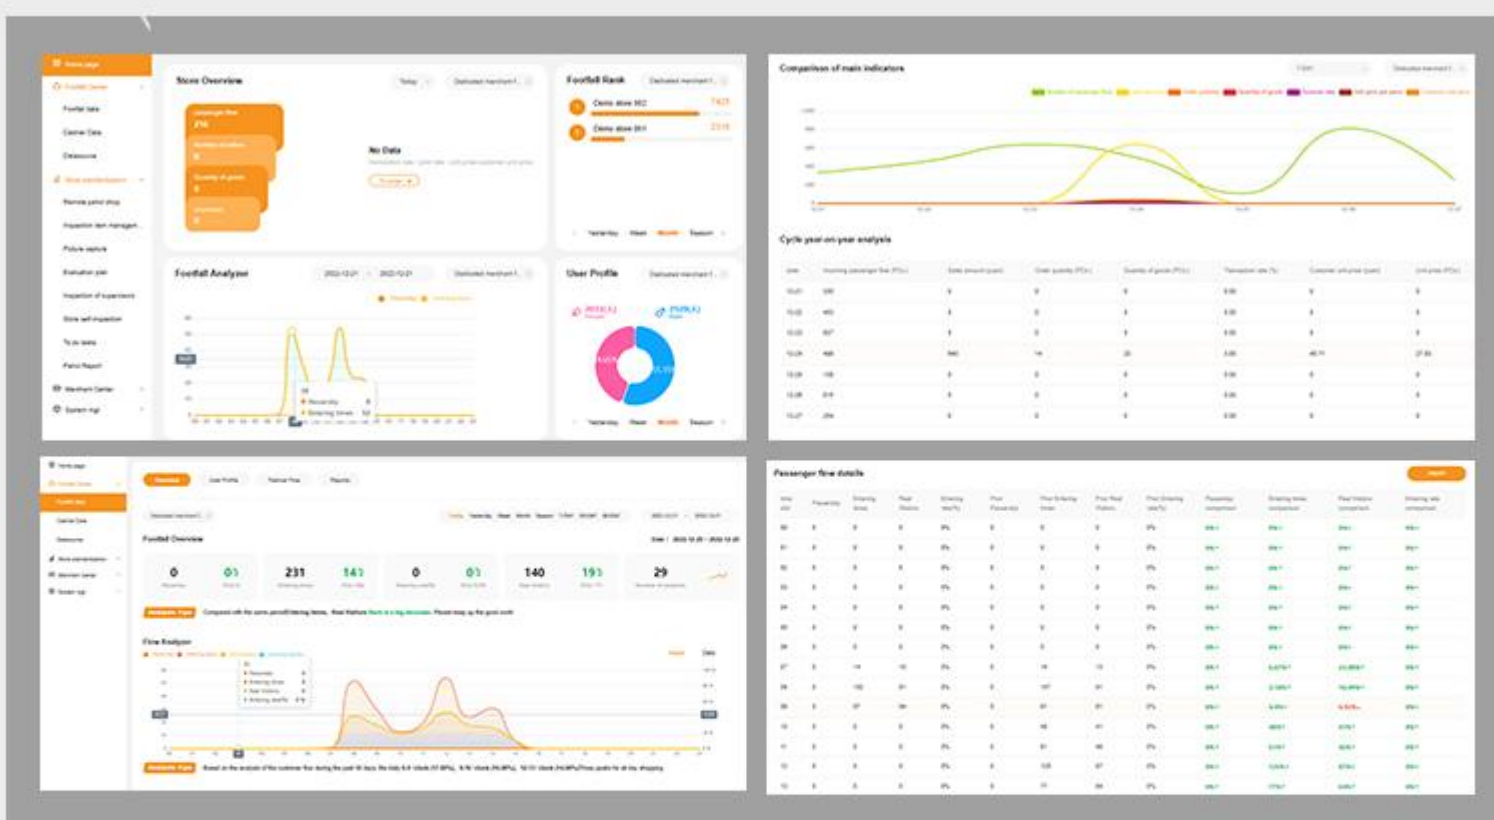

Cloud Platform

The cloud platform provides a PC management background, supports multi-person and multi-account management and viewing, provides users with an intuitive data interaction interface, and can also provide API interfaces to support secondary development and integration into third-party systems.

Users can configure and manage traffic flow statistics products through the cloud platform, and realize functions such as generation, query and export of traffic flow data reports.