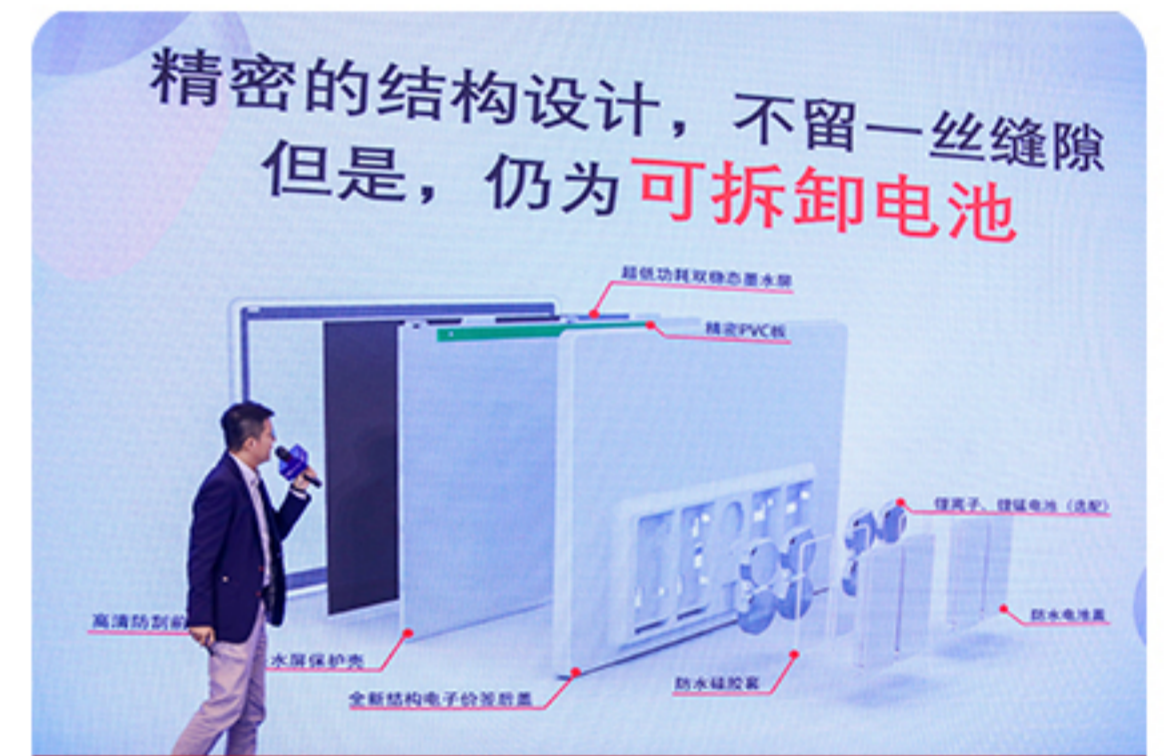

YalaTech was selected as the supplier of Electronic Shelf Label by CR Vanguard, the No. 1 retailer in China, a Fortune Global 500 enterprise with 95.1 billion annual sales revenue in 2019.

03 In-house capabilities from hardware to software

10+ Senior Product Manager

In-house manufacturing

With our own SMT/DIP production lines, injection and assembly lines, we can produce any part of the ESL system.

YalaTech Co., Ltd.

📍 Add: No. 38, Qide Road, Baiyun District, Guangzhou, Guangdong, China