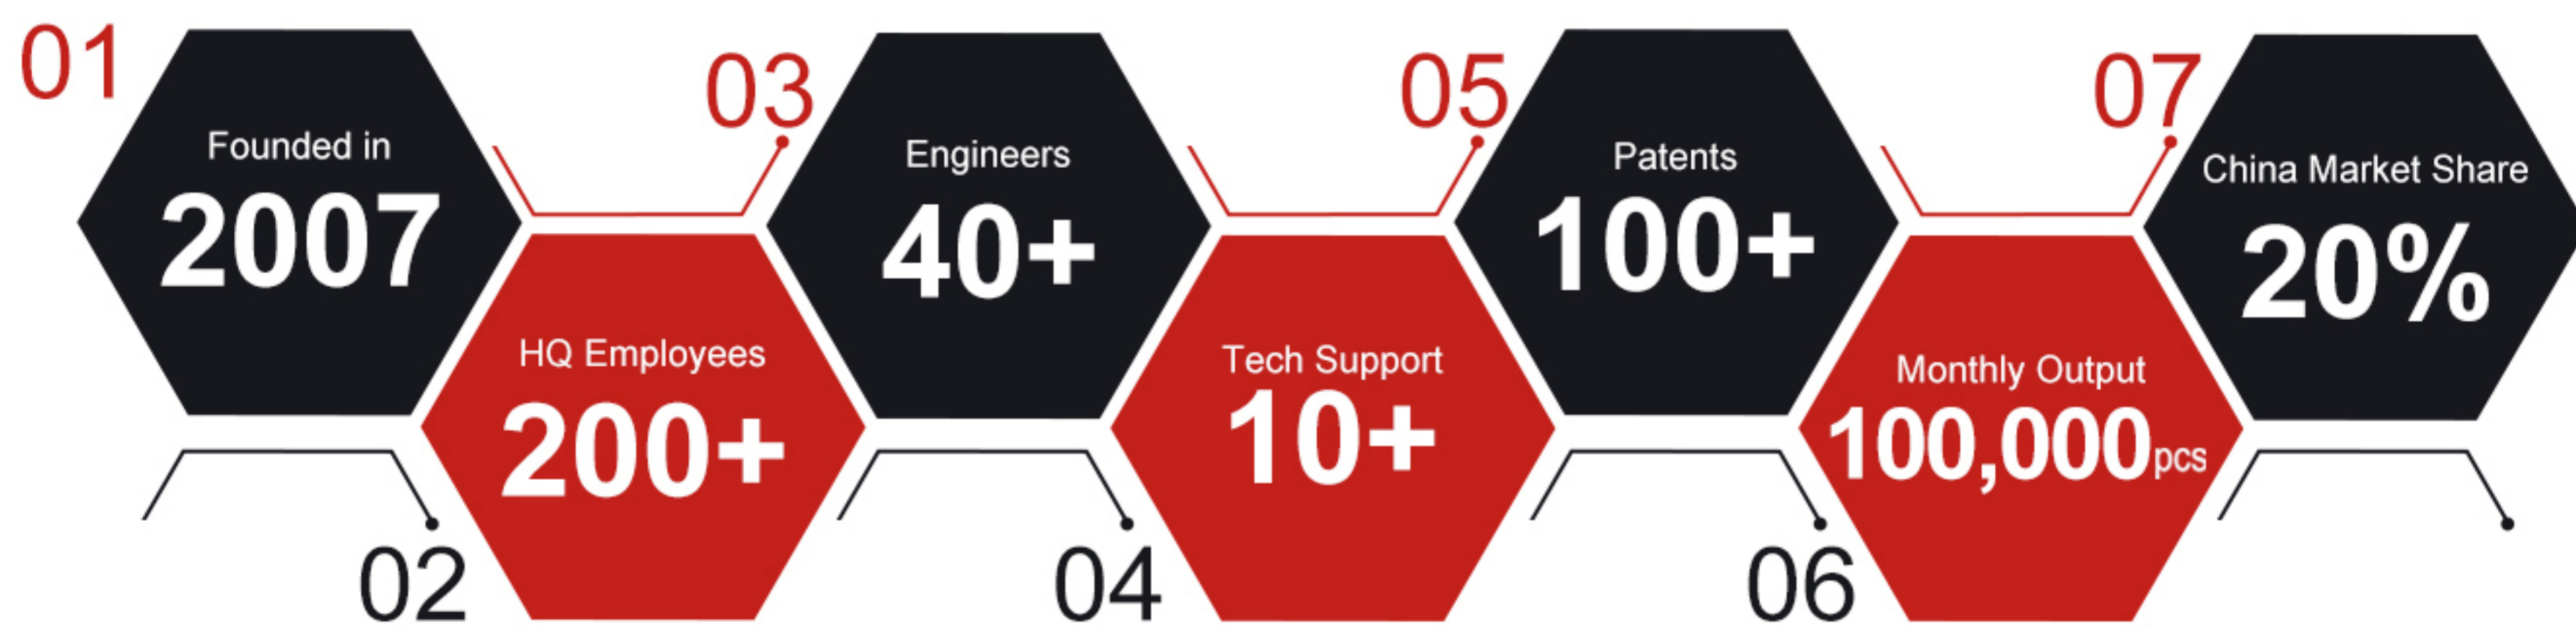

COMPANY INTRODUCTION

60+ Countries	5000+ Stores	100+ Cooperative Brands

YALA Group (Yalatech, Yala Display) was founded in 2007, a well-known brand of retail technology in China. After years of development, now we are South American Sales Volume No.1 Electronic Shelf Label Manufacturer.

In the past 15 years, we have served customers like Target, Walmart, Costco, Metro, Carrefour, CR Vanguard, Huawei, Xiaomi, Gome, Suning etc.

Based on our in-house design and manufacturing capability, we have always been and are committed to providing the most cost-effective solutions to our clients.

CUSTOMER CASES