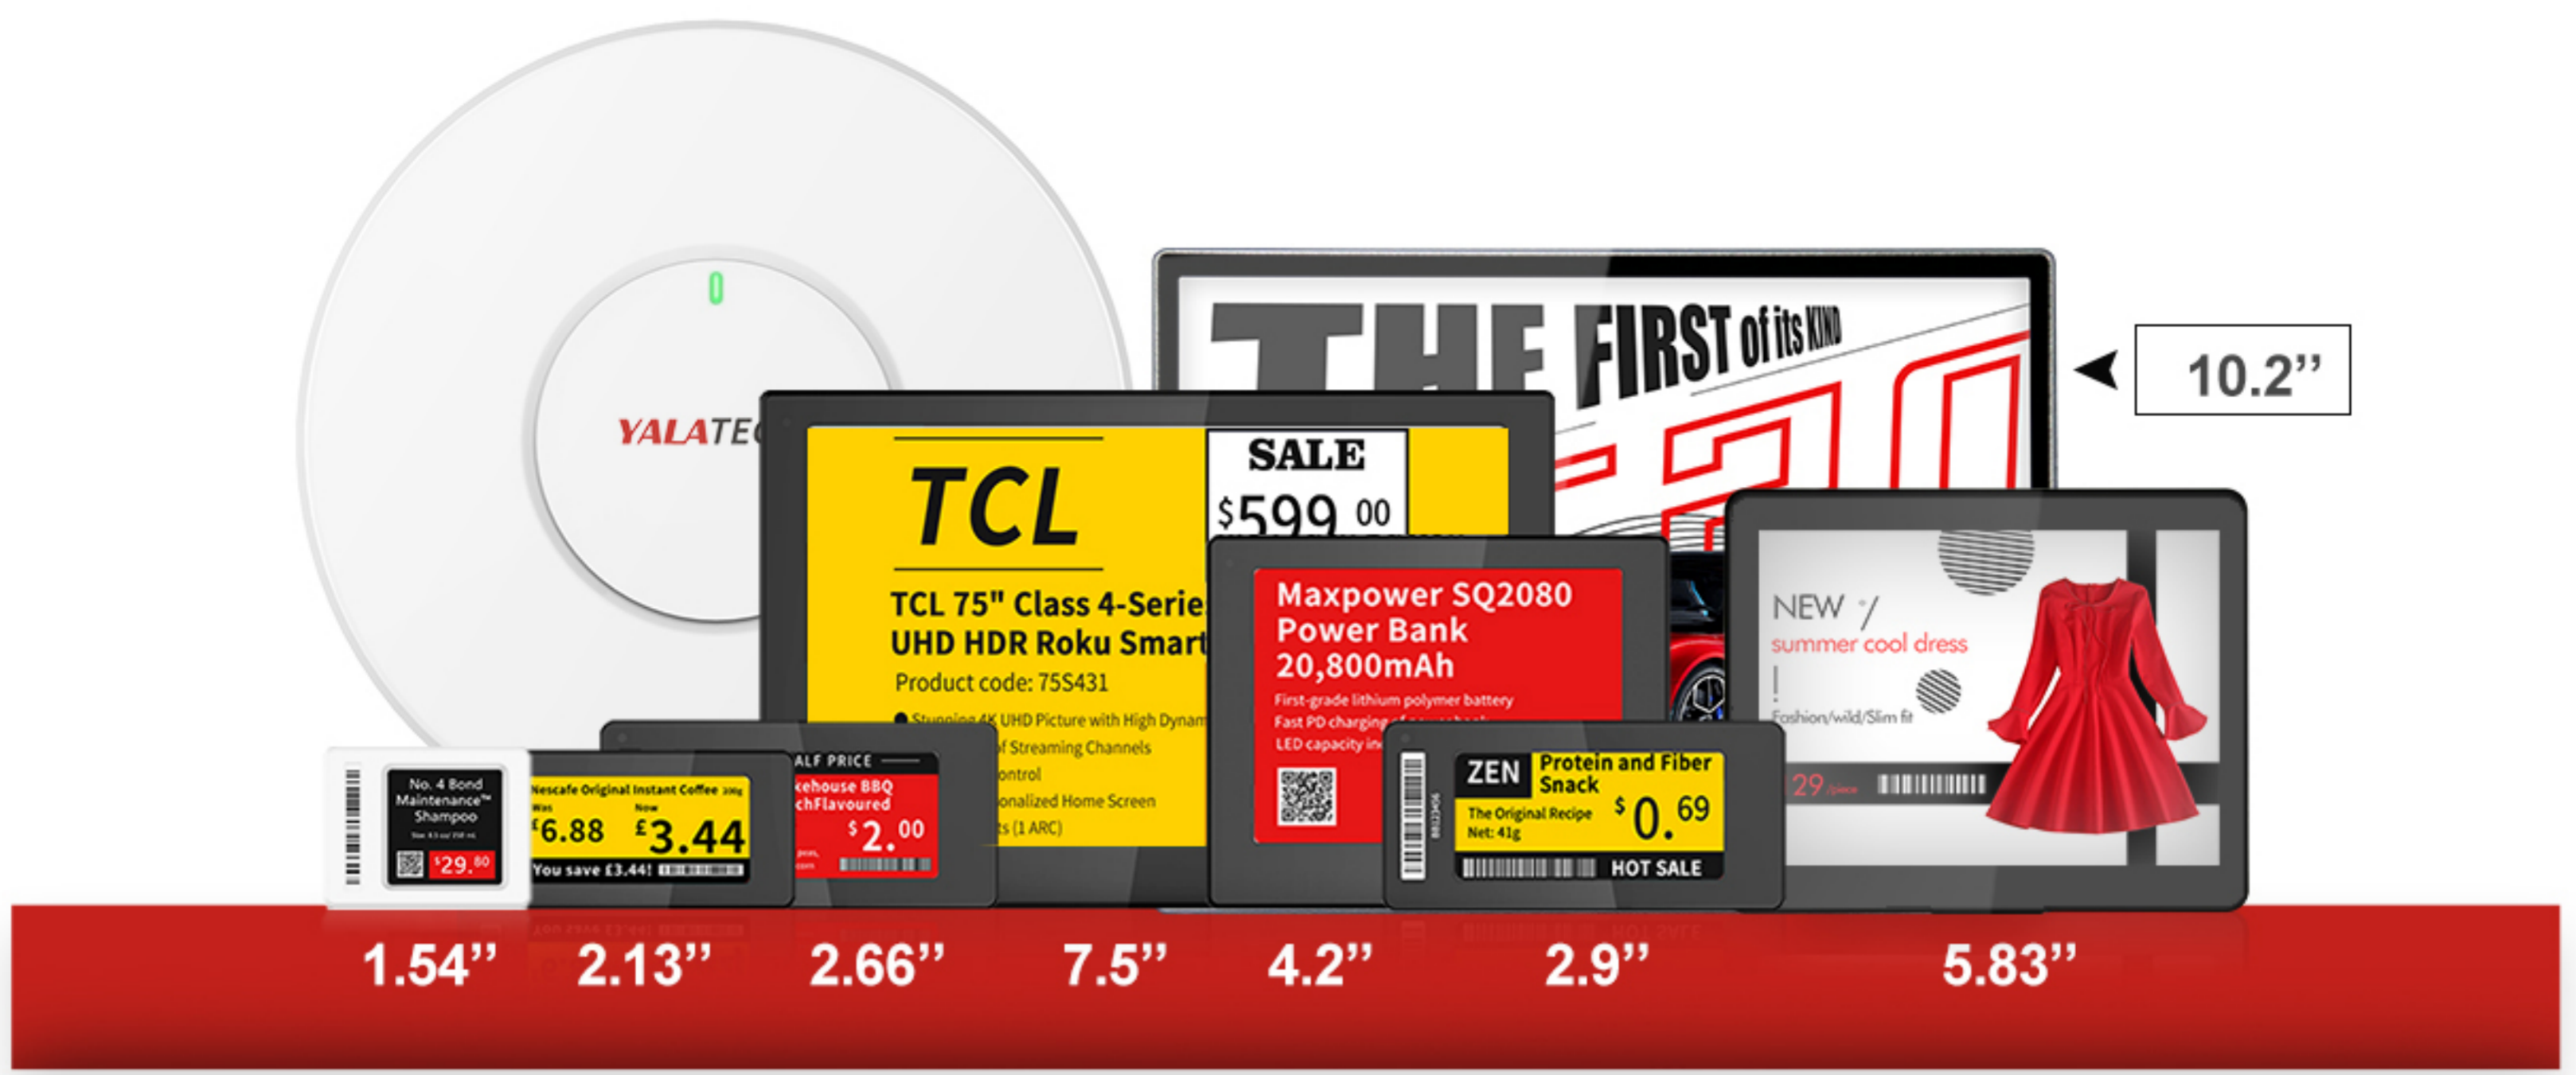

CUSTOMER CASES

ELECTRONIC SHELF LABEL

Slim Series

Rock Series

Freezer Series

Waterproof Series

ESL GATEWAY (ACCESS POINT)

- High Capacity
- Superior Coverage
- Easy Installation
- Safety & Stability

EXCLUSIVE MODEL

E-Paper Digital Name Badge

- NFC technology & Magnetic suction data cable
- Dedicated APP for screen update and template designer
- 3.7inch e-ink display with B/W/R color
- Ultra-thin and light, battery free
- More than 5 years life-span

E-Paper Digital Name Tag

- NFC technology & Magnetic suction data cable
- Dedicated APP for screen update and template designer
- 2.13inch e-ink display with B/W/R color
- Ultra-thin and light, battery free
- More than 5 years life-span