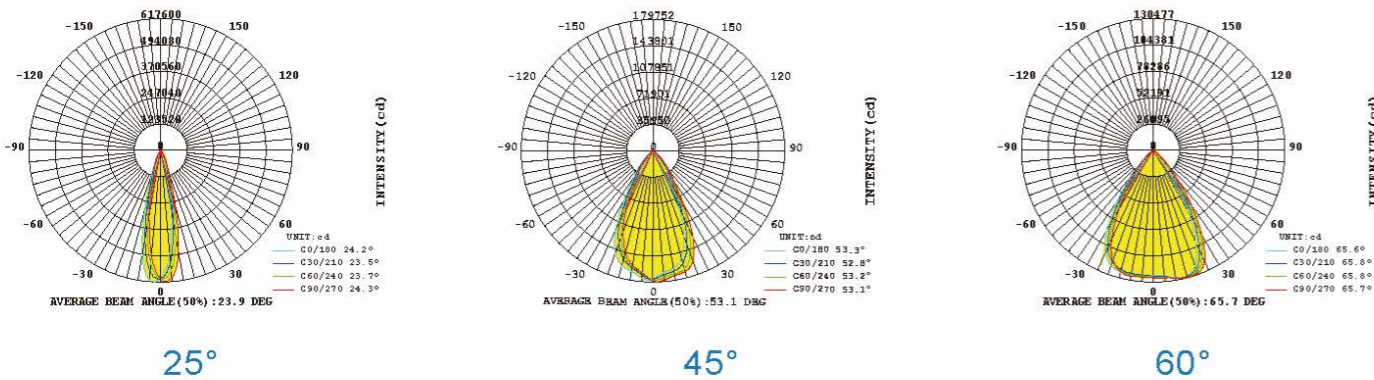

www.ofled-lighting.com

Key Features

- 150 - 160 Lumens per watt
- Over & Underslung options
- Lower energy and maintenance costs
- Suitable for new and retrofit projects
- 316 stainless steel fixtures and conduit
- IP66 & IK08 Protection
- Birdproof protection
- Galvanised powder coated bracket

Model No.	OHD-QCDM5-500XX-Y	OHD-QCDM5-1000XX-Y
Wattage	500W	1000W
Dimension(L*W*H)	460x632x168mm	620x792x168mm
Integrated	100-240/277VAC or 200-240VAC 50/60Hz	
CRI	70 / 80	
Power Factor	0.95	
Efficiency	150 lm/W -160 lm/W	
Led chips	5050	
CCT	4000/5000/5700K ...	
IP Rating	IP66	
Impact Rating	IK08	
Beam Angle	25°/45°/60°	
Dimmable	Optional 0-10V or DALI	
Operating Temperature	-20~+50 °C	
Warranty	5 years	

Illuminance distribute curve

Dimension

Wattage	L(mm)	W(mm)	H(mm)
500W	460	632	168
1000W	620	792	168

- There will be slight deviation in the actual situation, which is subject to the actual situation.

Options