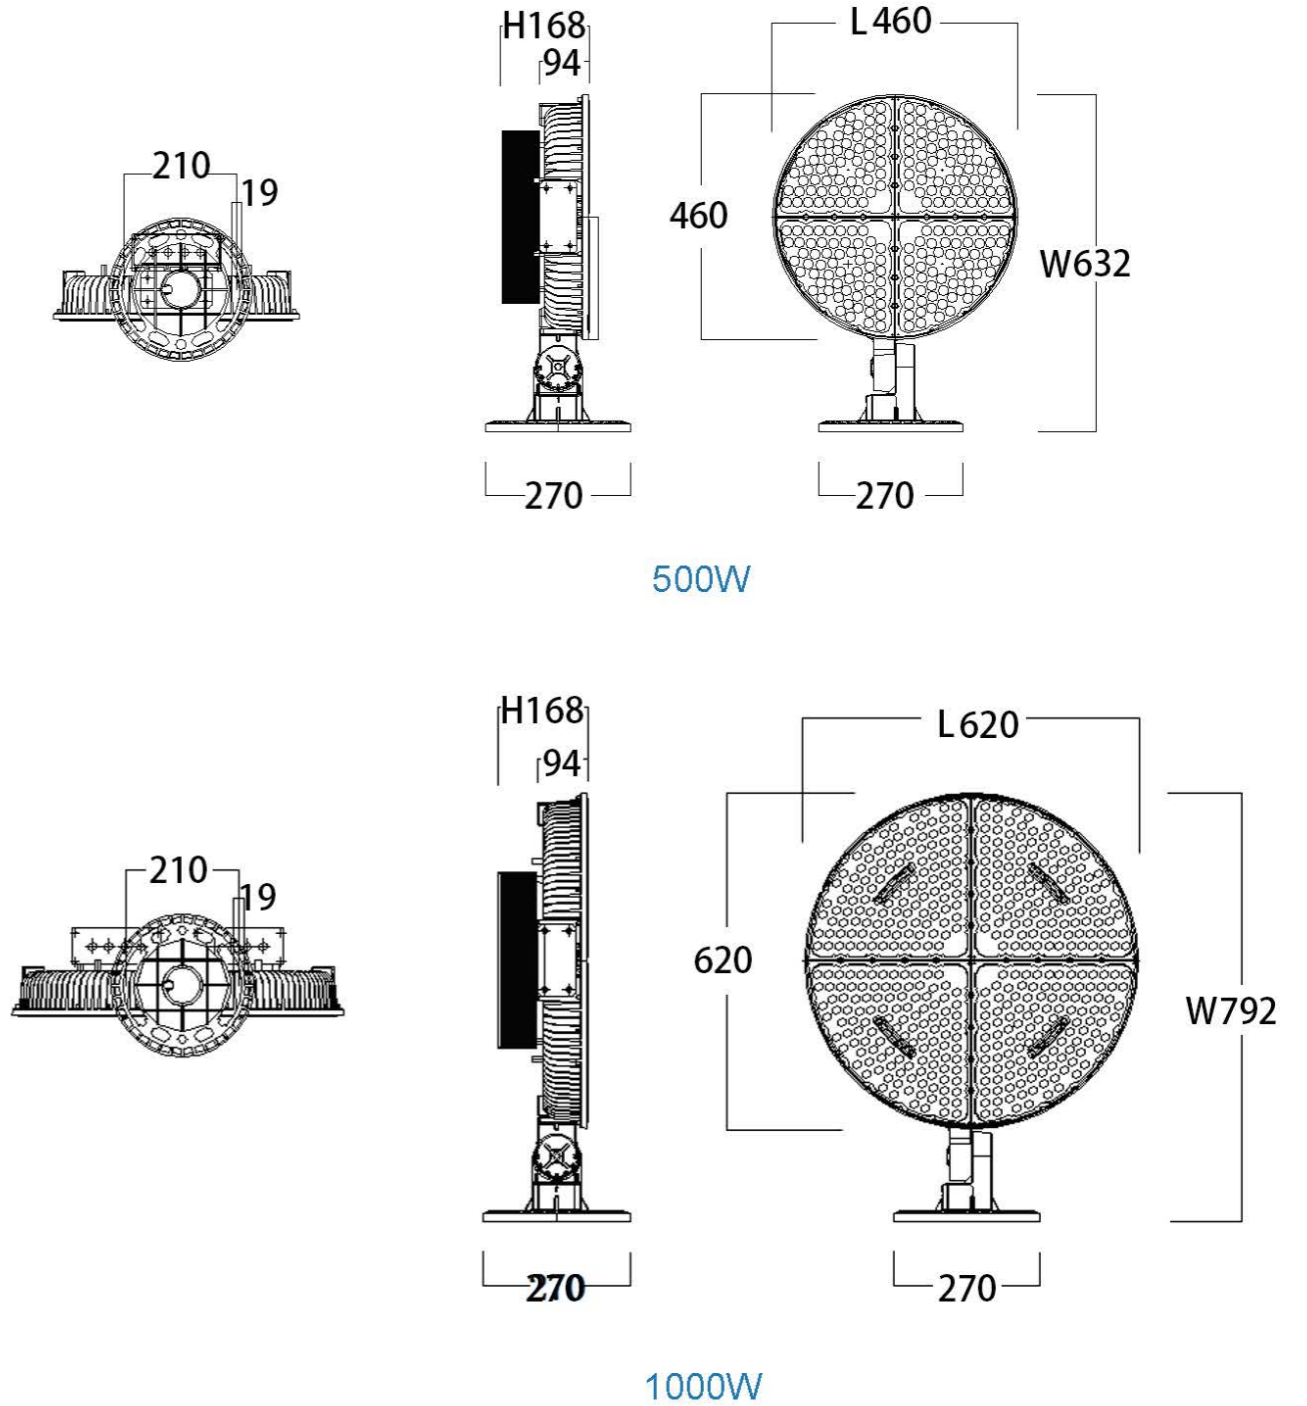

Model No.	OHD-QCDM5-500XX-Y	OHD-QCDM5-1000XX-Y
Wattage	500W	1000W
Dimension(L*W*H)	460x632x168mm	620x792x168mm
Integrated	100-240/277VAC or 200-240VAC 50/60Hz	
CRI	70 / 80	
Power Factor	0.95	
Efficiency	150 lm/W -160 lm/W	
Led chips	5050	
CCT	4000/5000/5700K ...	
IP Rating	IP66	
Impact Rating	IK08	
Beam Angle	25°/45°/60°	
Dimmable	Optional 0-10V or DALI	
Operating Temperature	-20~+50 °C	
Warranty	5 years	

Illuminance distribute curve

Dimension

Wattage	L(mm)	W(mm)	H(mm)
500W	460	632	168
1000W	620	792	168

- There will be slight deviation in the actual situation, which is subject to the actual situation.

Options