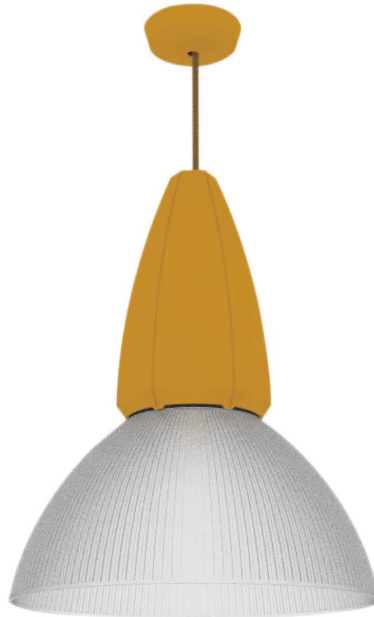

LED Pendant Light LED Low Bay

www.ofled-lighting.en.alibaba.com

- Unique appearance design
- Light Efficacy up to 135lm/W
- Input Voltage: 100-240/277Vac or 200-240Vac 50/60Hz.
- 3 or 5 years warranty.

Jiangsu Ofled Optoelectronics Technology Co.,Ltd

Email: sales@ofled-lighting.com Web: www.ofled-lighting.com www.ofled-lighting.en.alibaba.com

www.ofled-lighting.com

Specifications

Item No.	OHD-LBPDL01-25	OHD-LBPDL01-50	OHD-LBPDL01-75	OHD-LBPDL01-100
Watt(W)	25W	50W	75W	100W
Product Size	φ220*380mm			
Input	100-240/277Vac or 200-240Vac 50/60Hz			
Light Efficiency(lm/W)	135lm/W			
CCT	2700K-6500K			
Beam Angle	AL/PC-shade 60/90/120			
PF	>0.9			
CRI(Ra)	70/80			
Material	Aluminum+Plastic			
Warranty Years	3 or 5 Years			