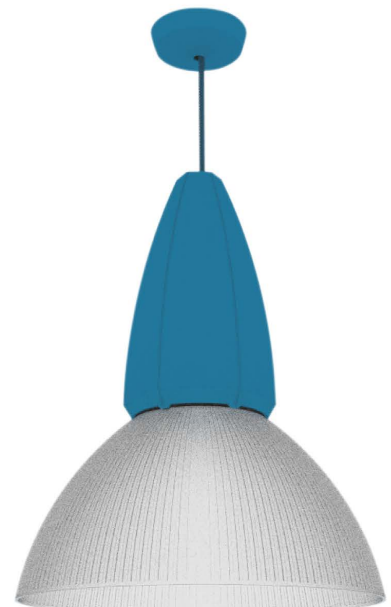

LED Pendant Light LED Low Bay

www.ofled-lighting.en.alibaba.com

- Unique appearance design
- Light Efficacy up to 135lm/W
- Input Voltage: 100-240/277Vac or 200-240Vac 50/60Hz.
- 3 or 5 years warranty.

Jiangsu Ofled Optoelectronics Technology Co.,Ltd

Email: sales@ofled-lighting.com Web: www.ofled-lighting.com www.ofled-lighting.en.alibaba.com

www.ofled-lighting.com

Specifications

Item No.	OHD-LBPDL01-25	OHD-LBPDL01-50	OHD-LBPDL01-75	OHD-LBPDL01-100
Watt(W)	25W	50W	75W	100W
Product Size	φ220*380mm			
Input	100-240/277Vac or 200-240Vac 50/60Hz			
Light Efficiency(lm/W)	135lm/W			
CCT	2700K-6500K			
Beam Angle	AL/PC-shade 60/90/120			
PF	>0.9			
CRI(Ra)	70/80			
Material	Aluminum+Plastic			
Warranty Years	3 or 5 Years			