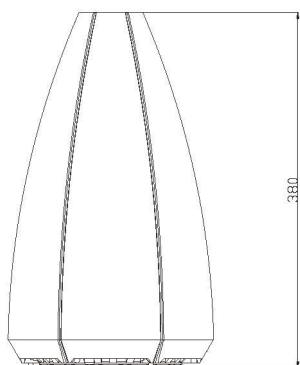

Email: sales@ofled-lighting.com Web: www.ofled-lighting.com www.ofled-lighting.en.alibaba.com

www.ofled-lighting.com

Specifications

Item No.	OHD-LBPDL01-25	OHD-LBPDL01-50	OHD-LBPDL01-75	OHD-LBPDL01-100
Watt(W)	25W	50W	75W	100W
Product Size	φ220*380mm			
Input	100-240/277Vac or 200-240Vac 50/60Hz			
Light Efficiency(lm/W)	135lm/W			
CCT	2700K-6500K			
Beam Angle	AL/PC-shade 60/90/120			
PF	>0.9			
CRI(Ra)	70/80			
Material	Aluminum+Plastic			
Warranty Years	3 or 5 Years			

Operating Temperature: -20℃ ~ +50℃

Specifications

Specifications

Ring Mounted

Application