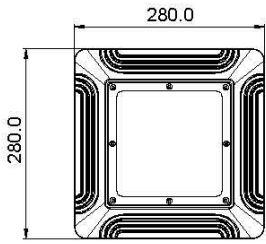

Lighting Distribution Curve

Specification

SKU	OHD-CP01-80	OHD-CP01-100	OHD-CP01-120	OHD-CP01-150	OHD-CP01-200
Watts	80W	100W	120W	150W	200W
Luminous Flux (Test data by 5000K)	10400lm	13000lm	15600lm	19500lm	26000lm
Luminous Efficiency	130lm/W	130lm/W	130lm/W	130lm/W	130lm/W
Power Factor	>0.9	>0.9	>0.9	>0.9	>0.9
Input Voltage	100-240 VAC 100-277 VAC	100-240 VAC 100-277 VAC	100-240 VAC 100-277 VAC	100-240 VAC 100-277 VAC	100-240 VAC 100-277 VAC
CCT	4000K-5700K	4000K-5700K	4000K-5700K	4000K-5700K	4000K-5700K
CRI	Ra>70	Ra>70	Ra>70	Ra>70	Ra>70
LED Type	3030	3030	3030	3030	3030
Housing Color	white	white	white	white	white
IP Grade	IP65	IP65	IP65	IP65	IP65
Material	Aluminum and Glass	Aluminum and Glass	Aluminum and Glass	Aluminum and Glass	Aluminum and Glass
Working Environment	-30℃ ~ +50℃ 10%~90% RH	-30℃ ~ +50℃ 10%~90% RH	-30℃ ~ +50℃ 10%~90% RH	-30℃ ~ +50℃ 10%~90% RH	-30℃ ~ +50℃ 10%~90% RH
Beam angle	110°	110°	110°	110°	110°
Lifespan	>50000 hrs(LM80)	>50000 hrs(LM80)	>50000 hrs(LM80)	>50000 hrs(LM80)	>50000 hrs(LM80)
Warranty	5 years	5 years	5 years	5 years	5 years

Dimension(unit:mm)

280*280*96.5mm

80W / 100W / 120W

Cut-out size:
L262*W262mm

382*382*96.5mm

150W / 200W

Cut-out size:
L330*W330mm

Packing Image