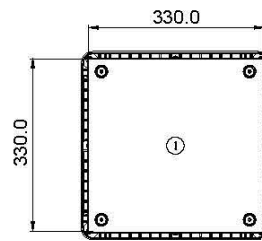

Lighting Distribution Curve

Specification

SKU	OHD-CP01-80	OHD-CP01-100	OHD-CP01-120	OHD-CP01-150	OHD-CP01-200
Watts	80W	100W	120W	150W	200W
Luminous Flux (Test data by 5000K)	10400lm	13000lm	15600lm	19500lm	26000lm
Luminous Efficiency	130lm/W	130lm/W	130lm/W	130lm/W	130lm/W
Power Factor	>0.9	>0.9	>0.9	>0.9	>0.9
Input Voltage	100-240 VAC 100-277 VAC	100-240 VAC 100-277 VAC	100-240 VAC 100-277 VAC	100-240 VAC 100-277 VAC	100-240 VAC 100-277 VAC
CCT	4000K-5700K	4000K-5700K	4000K-5700K	4000K-5700K	4000K-5700K
CRI	Ra>70	Ra>70	Ra>70	Ra>70	Ra>70
LED Type	3030	3030	3030	3030	3030
Housing Color	white	white	white	white	white
IP Grade	IP65	IP65	IP65	IP65	IP65
Material	Aluminum and Glass	Aluminum and Glass	Aluminum and Glass	Aluminum and Glass	Aluminum and Glass
Working Environment	-30℃ ~ +50℃ 10%~90% RH	-30℃ ~ +50℃ 10%~90% RH	-30℃ ~ +50℃ 10%~90% RH	-30℃ ~ +50℃ 10%~90% RH	-30℃ ~ +50℃ 10%~90% RH
Beam angle	110°	110°	110°	110°	110°
Lifespan	>50000 hrs(LM80)	>50000 hrs(LM80)	>50000 hrs(LM80)	>50000 hrs(LM80)	>50000 hrs(LM80)
Warranty	5 years	5 years	5 years	5 years	5 years

Dimension(unit:mm)

280*280*96.5mm

80W / 100W / 120W

Cut-out size:
L262*W262mm

382*382*96.5mm

150W / 200W

Cut-out size:
L330*W330mm

Packing Image