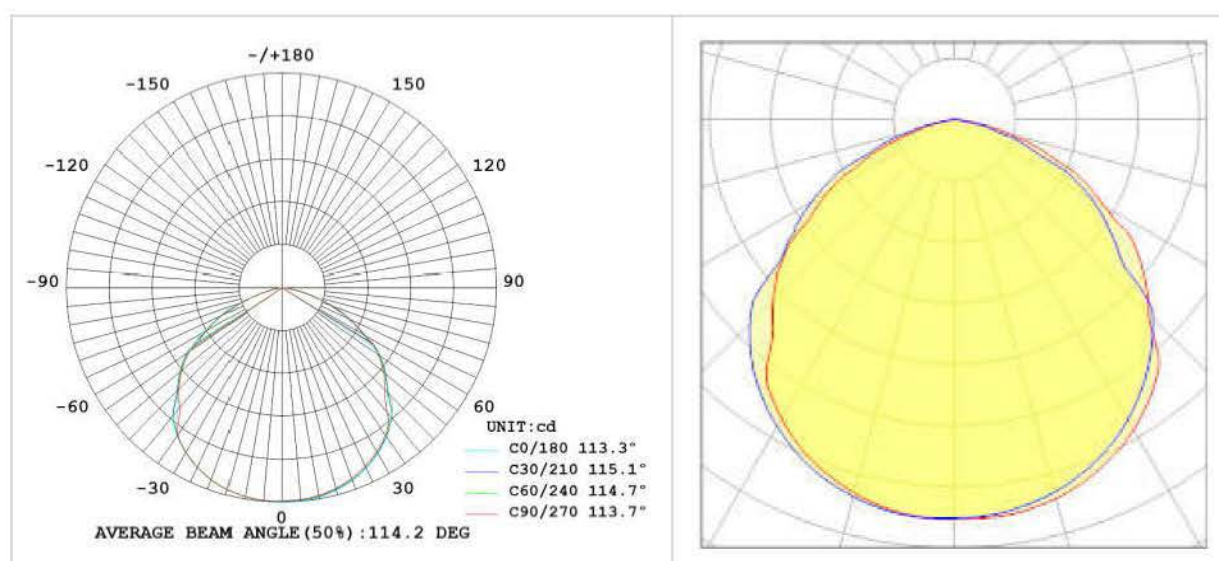

Lighting Distribution Curve

Specification

SKU	OHD-CP01-80	OHD-CP01-100	OHD-CP01-120	OHD-CP01-150	OHD-CP01-200
Watts	80W	100W	120W	150W	200W
Luminous Flux (Test data by 5000K)	10400lm	13000lm	15600lm	19500lm	26000lm
Luminous Efficiency	130lm/W	130lm/W	130lm/W	130lm/W	130lm/W
Power Factor	>0.9	>0.9	>0.9	>0.9	>0.9
Input Voltage	100-240 VAC 100-277 VAC	100-240 VAC 100-277 VAC	100-240 VAC 100-277 VAC	100-240 VAC 100-277 VAC	100-240 VAC 100-277 VAC
CCT	4000K-5700K	4000K-5700K	4000K-5700K	4000K-5700K	4000K-5700K
CRI	Ra>70	Ra>70	Ra>70	Ra>70	Ra>70
LED Type	3030	3030	3030	3030	3030
Housing Color	white	white	white	white	white
IP Grade	IP65	IP65	IP65	IP65	IP65
Material	Aluminum and Glass	Aluminum and Glass	Aluminum and Glass	Aluminum and Glass	Aluminum and Glass
Working Environment	-30℃ ~ +50℃ 10%~90% RH	-30℃ ~ +50℃ 10%~90% RH	-30℃ ~ +50℃ 10%~90% RH	-30℃ ~ +50℃ 10%~90% RH	-30℃ ~ +50℃ 10%~90% RH
Beam angle	110°	110°	110°	110°	110°
Lifespan	>50000 hrs(LM80)	>50000 hrs(LM80)	>50000 hrs(LM80)	>50000 hrs(LM80)	>50000 hrs(LM80)
Warranty	5 years	5 years	5 years	5 years	5 years

Dimension(unit:mm)

280*280*96.5mm

80W / 100W / 120W

Cut-out size:
L262*W262mm

382*382*96.5mm

150W / 200W

Cut-out size:
L330*W330mm

Packing Image