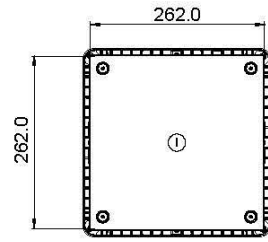

Lighting Distribution Curve

Specification

SKU	OHD-CP01-80	OHD-CP01-100	OHD-CP01-120	OHD-CP01-150	OHD-CP01-200
Watts	80W	100W	120W	150W	200W
Luminous Flux (Test data by 5000K)	10400lm	13000lm	15600lm	19500lm	26000lm
Luminous Efficiency	130lm/W	130lm/W	130lm/W	130lm/W	130lm/W
Power Factor	>0.9	>0.9	>0.9	>0.9	>0.9
Input Voltage	100-240 VAC 100-277 VAC	100-240 VAC 100-277 VAC	100-240 VAC 100-277 VAC	100-240 VAC 100-277 VAC	100-240 VAC 100-277 VAC
CCT	4000K-5700K	4000K-5700K	4000K-5700K	4000K-5700K	4000K-5700K
CRI	Ra>70	Ra>70	Ra>70	Ra>70	Ra>70
LED Type	3030	3030	3030	3030	3030
Housing Color	white	white	white	white	white
IP Grade	IP65	IP65	IP65	IP65	IP65
Material	Aluminum and Glass	Aluminum and Glass	Aluminum and Glass	Aluminum and Glass	Aluminum and Glass
Working Environment	-30℃ ~ +50℃ 10%~90% RH	-30℃ ~ +50℃ 10%~90% RH	-30℃ ~ +50℃ 10%~90% RH	-30℃ ~ +50℃ 10%~90% RH	-30℃ ~ +50℃ 10%~90% RH
Beam angle	110°	110°	110°	110°	110°
Lifespan	>50000 hrs(LM80)	>50000 hrs(LM80)	>50000 hrs(LM80)	>50000 hrs(LM80)	>50000 hrs(LM80)
Warranty	5 years	5 years	5 years	5 years	5 years

Dimension(unit:mm)

280*280*96.5mm

80W / 100W / 120W

Cut-out size:
L262*W262mm

382*382*96.5mm

150W / 200W

Cut-out size:
L330*W330mm

Packing Image