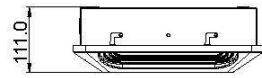

Lighting Distribution Curve

Specification

SKU	OHD-CP01-80	OHD-CP01-100	OHD-CP01-120	OHD-CP01-150	OHD-CP01-200
Watts	80W	100W	120W	150W	200W
Luminous Flux (Test data by 5000K)	10400lm	13000lm	15600lm	19500lm	26000lm
Luminous Efficiency	130lm/W	130lm/W	130lm/W	130lm/W	130lm/W
Power Factor	>0.9	>0.9	>0.9	>0.9	>0.9
Input Voltage	100-240 VAC 100-277 VAC	100-240 VAC 100-277 VAC	100-240 VAC 100-277 VAC	100-240 VAC 100-277 VAC	100-240 VAC 100-277 VAC
CCT	4000K-5700K	4000K-5700K	4000K-5700K	4000K-5700K	4000K-5700K
CRI	Ra>70	Ra>70	Ra>70	Ra>70	Ra>70
LED Type	3030	3030	3030	3030	3030
Housing Color	white	white	white	white	white
IP Grade	IP65	IP65	IP65	IP65	IP65
Material	Aluminum and Glass	Aluminum and Glass	Aluminum and Glass	Aluminum and Glass	Aluminum and Glass
Working Environment	-30℃ ~ +50℃ 10%~90% RH	-30℃ ~ +50℃ 10%~90% RH	-30℃ ~ +50℃ 10%~90% RH	-30℃ ~ +50℃ 10%~90% RH	-30℃ ~ +50℃ 10%~90% RH
Beam angle	110°	110°	110°	110°	110°
Lifespan	>50000 hrs(LM80)	>50000 hrs(LM80)	>50000 hrs(LM80)	>50000 hrs(LM80)	>50000 hrs(LM80)
Warranty	5 years	5 years	5 years	5 years	5 years

Dimension(unit:mm)

280*280*96.5mm

80W / 100W / 120W

Cut-out size:
L262*W262mm

382*382*96.5mm

150W / 200W

Cut-out size:
L330*W330mm

Packing Image