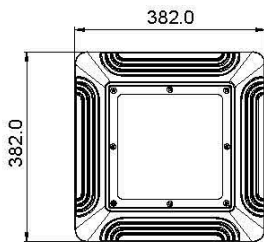

Lighting Distribution Curve

Specification

SKU	OHD-CP01-80	OHD-CP01-100	OHD-CP01-120	OHD-CP01-150	OHD-CP01-200
Watts	80W	100W	120W	150W	200W
Luminous Flux (Test data by 5000K)	10400lm	13000lm	15600lm	19500lm	26000lm
Luminous Efficiency	130lm/W	130lm/W	130lm/W	130lm/W	130lm/W
Power Factor	>0.9	>0.9	>0.9	>0.9	>0.9
Input Voltage	100-240 VAC 100-277 VAC	100-240 VAC 100-277 VAC	100-240 VAC 100-277 VAC	100-240 VAC 100-277 VAC	100-240 VAC 100-277 VAC
CCT	4000K-5700K	4000K-5700K	4000K-5700K	4000K-5700K	4000K-5700K
CRI	Ra>70	Ra>70	Ra>70	Ra>70	Ra>70
LED Type	3030	3030	3030	3030	3030
Housing Color	white	white	white	white	white
IP Grade	IP65	IP65	IP65	IP65	IP65
Material	Aluminum and Glass	Aluminum and Glass	Aluminum and Glass	Aluminum and Glass	Aluminum and Glass
Working Environment	-30℃ ~ +50℃ 10%~90% RH	-30℃ ~ +50℃ 10%~90% RH	-30℃ ~ +50℃ 10%~90% RH	-30℃ ~ +50℃ 10%~90% RH	-30℃ ~ +50℃ 10%~90% RH
Beam angle	110°	110°	110°	110°	110°
Lifespan	>50000 hrs(LM80)	>50000 hrs(LM80)	>50000 hrs(LM80)	>50000 hrs(LM80)	>50000 hrs(LM80)
Warranty	5 years	5 years	5 years	5 years	5 years

Dimension(unit:mm)

280*280*96.5mm

80W / 100W / 120W

Cut-out size:
L262*W262mm

382*382*96.5mm

150W / 200W

Cut-out size:
L330*W330mm

Packing Image