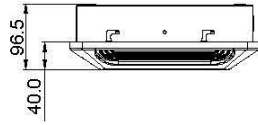

Lighting Distribution Curve

Specification

SKU	OHD-CP01-80	OHD-CP01-100	OHD-CP01-120	OHD-CP01-150	OHD-CP01-200
Watts	80W	100W	120W	150W	200W
Luminous Flux (Test data by 5000K)	10400lm	13000lm	15600lm	19500lm	26000lm
Luminous Efficiency	130lm/W	130lm/W	130lm/W	130lm/W	130lm/W
Power Factor	>0.9	>0.9	>0.9	>0.9	>0.9
Input Voltage	100-240 VAC 100-277 VAC	100-240 VAC 100-277 VAC	100-240 VAC 100-277 VAC	100-240 VAC 100-277 VAC	100-240 VAC 100-277 VAC
CCT	4000K-5700K	4000K-5700K	4000K-5700K	4000K-5700K	4000K-5700K
CRI	Ra>70	Ra>70	Ra>70	Ra>70	Ra>70
LED Type	3030	3030	3030	3030	3030
Housing Color	white	white	white	white	white
IP Grade	IP65	IP65	IP65	IP65	IP65
Material	Aluminum and Glass	Aluminum and Glass	Aluminum and Glass	Aluminum and Glass	Aluminum and Glass
Working Environment	-30℃ ~ +50℃ 10%~90% RH	-30℃ ~ +50℃ 10%~90% RH	-30℃ ~ +50℃ 10%~90% RH	-30℃ ~ +50℃ 10%~90% RH	-30℃ ~ +50℃ 10%~90% RH
Beam angle	110°	110°	110°	110°	110°
Lifespan	>50000 hrs(LM80)	>50000 hrs(LM80)	>50000 hrs(LM80)	>50000 hrs(LM80)	>50000 hrs(LM80)
Warranty	5 years	5 years	5 years	5 years	5 years

Dimension(unit:mm)

280*280*96.5mm

80W / 100W / 120W

Cut-out size:
L262*W262mm

382*382*96.5mm

150W / 200W

Cut-out size:
L330*W330mm

Packing Image