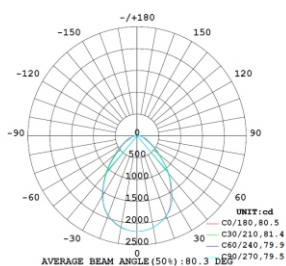

参数一览

Model (型号)	GH-B8024-606	GH-B8024-312	GH-B8024-306
Dimensions (尺寸)	597x597x80mm	1197x297x80mm	597x297x80mm
Luminous flux (光通量)	3700-4000lm		5000-5500lm
Mounting (安装方式)	嵌入安装/吊装		嵌入安装/吊装
Class (安全等级)	Class I		Class I
IP rating (防护等级)	IP20		IP20
Power consumption (功率)	37W		50W
Power factor (功率因数)	>0.9		>0.9
lm/W (光效)	100-110lm/W		100-110lm/W
CRI (显色性)	>80		>80
CCT (色温)	3000K / 4000K / 6500K		3000K / 4000K / 6500K
Lifetime (光通量维持率)	50000 小时 L70 B50		50000 小时 L70 B50
Operating Temperature (工作温度)	0°C-35°C		0°C-35°C

光源

标准

LUMINOUS INTENSITY DISTRIBUTION DIAGRAM

LUMINOUS INTENSITY DISTRIBUTION DIAGRAM

LUMINOUS INTENSITY DISTRIBUTION DIAGRAM