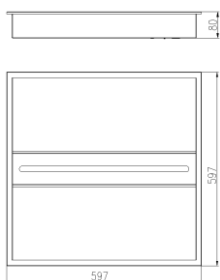

参数一览

Model (型号)	GH-B8024-606	GH-B8024-312	GH-B8024-306
Dimensions (尺寸)	597x597x80mm	1197x297x80mm	597x297x80mm
Luminous flux (光通量)	3700-4000lm		5000-5500lm
Mounting (安装方式)	嵌入安装/吊装		嵌入安装/吊装
Class (安全等级)	Class I		Class I
IP rating (防护等级)	IP20		IP20
Power consumption (功率)	37W		50W
Power factor (功率因数)	>0.9		>0.9
lm/W (光效)	100-110lm/W		100-110lm/W
CRI (显色性)	>80		>80
CCT (色温)	3000K / 4000K / 6500K		3000K / 4000K / 6500K
Lifetime (光通量维持率)	50000 小时 L70 B50		50000 小时 L70 B50
Operating Temperature (工作温度)	0°C-35°C		0°C-35°C

光源

标准

LUMINOUS INTENSITY DISTRIBUTION DIAGRAM

LUMINOUS INTENSITY DISTRIBUTION DIAGRAM

LUMINOUS INTENSITY DISTRIBUTION DIAGRAM