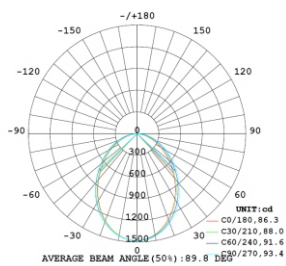

参数一览

Model (型号)	GH-B8024-606	GH-B8024-312	GH-B8024-306
Dimensions (尺寸)	597x597x80mm	1197x297x80mm	597x297x80mm
Luminous flux (光通量)	3700-4000lm		5000-5500lm
Mounting (安装方式)	嵌入安装/吊装		嵌入安装/吊装
Class (安全等级)	Class I		Class I
IP rating (防护等级)	IP20		IP20
Power consumption (功率)	37W		50W
Power factor (功率因数)	>0.9		>0.9
lm/W (光效)	100-110lm/W		100-110lm/W
CRI (显色性)	>80		>80
CCT (色温)	3000K / 4000K / 6500K		3000K / 4000K / 6500K
Lifetime (光通量维持率)	50000 小时 L70 B50		50000 小时 L70 B50
Operating Temperature (工作温度)	0°C-35°C		0°C-35°C

光源

标准

LUMINOUS INTENSITY DISTRIBUTION DIAGRAM

LUMINOUS INTENSITY DISTRIBUTION DIAGRAM

LUMINOUS INTENSITY DISTRIBUTION DIAGRAM