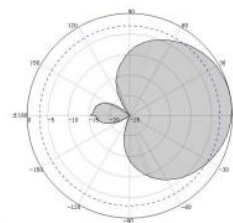

1 Port 698-3800MHz Directional Panel Antenna

Applications:

- 698-3800MHz
- Panel antenna

Features:

- Wide band

Connector:

- N-Female

Electrical specifications

Frequency range (MHz)	698-806	806-960	2300-2700	3300-3800
Polarization	Vertical	Vertical	Vertical	Vertical
Gain(dBi)	7	7	8	8
Horizontal beam-width(°)	90 ± 10	90 ± 10	65 ± 10	60 ± 10
3dB Vertical beam-width(°)	60 ± 10	60 ± 10	55 ± 10	50 ± 10
VSWR	≤1.8	≤1.8	≤1.8	≤1.8
Intermodulation IM3(dBc)	≤-150dBc(@2*43dBm)			
Impedance(Ω)	50			
Maximum input power(W)	50			
Lightning protection	DC grounded			

698MHz

2690MHz

Mechanical specifications

Connector	1×N-Female
Connector position	Bottom
Size(mm)	165 x 155 x 68
Gross weight(kg)	0.45
Wind resistance(km/h)	210
Reflector material	Aluminium
Radome material	ABS
Radome color	Gray
Operating temperature(°C)	-40~65
Waterproof	IP65