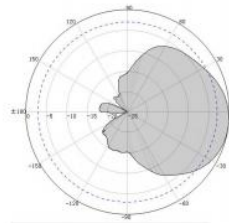

1 Port 698-3800MHz Directional Panel Antenna

Applications:

- 698-3800MHz
- Panel antenna

Features:

- Wide band

Connector:

- N-Female

Electrical specifications

Frequency range (MHz)	698-806	806-960	2300-2700	3300-3800
Polarization	Vertical	Vertical	Vertical	Vertical
Gain(dBi)	7	7	8	8
Horizontal beam-width(°)	90 ± 10	90 ± 10	65 ± 10	60 ± 10
3dB Vertical beam-width(°)	60 ± 10	60 ± 10	55 ± 10	50 ± 10
VSWR	≤1.8	≤1.8	≤1.8	≤1.8
Intermodulation IM3(dBc)	≤-150dBc(@2*43dBm)			
Impedance(Ω)	50			
Maximum input power(W)	50			
Lightning protection	DC grounded			

698MHz

2690MHz

Mechanical specifications

Connector	1×N-Female
Connector position	Bottom
Size(mm)	165 x 155 x 68
Gross weight(kg)	0.45
Wind resistance(km/h)	210
Reflector material	Aluminium
Radome material	ABS
Radome color	Gray
Operating temperature(°C)	-40~65
Waterproof	IP65