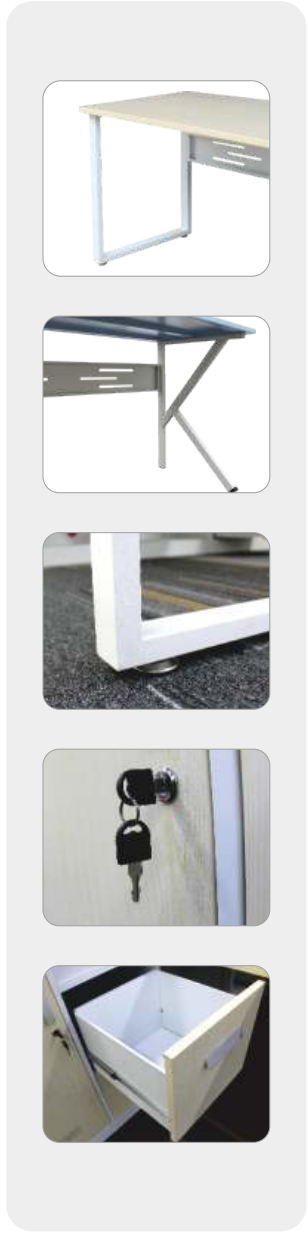

MAPLE TABLE & FILING CABINET SERIES
枫木桌柜系列

KM-MT-01 办公桌
Office Table
H750xL1000xD500mm H750xL1200xD600mm
H750xL1400xD700mm H750xL1600xD800mm