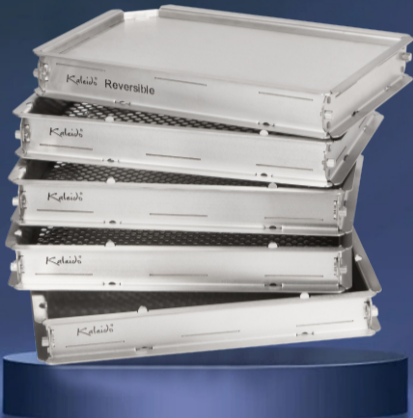

Kaleido®

Modular Coffee Bean Grading Sieve

Free Gift Included

Premium Suitcase
X1

Factory Direct Sale

Patented Innovative Product

Freely Customizable Mesh Sizes for Assembly

Kaleido®

The Ultimate Coffee Bean Sifting Tool

Making Grading Simple and Efficient

Easy Assembly

Flexible Combination

Portable

Innovation Breakthrough

Stop Buying Clunky Traditional Sieves!

1 Set = Infinite Mesh Options

Green Bean Defect Removal

Roasted Bean Grading

Enhance Roasting Quality

Green Coffee Bean Sieve Mesh

Repeated sifting to improve roasting quality

Roasted Coffee Bean Sieve Mesh

Ensure uniform size for every coffee bean
More stable flavor during extraction