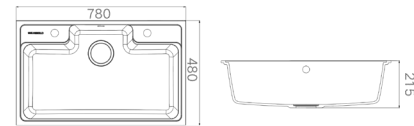

# FULL OF GIRLS' HEARTS

刷爆朋友圈，满满少女心

In the cookie-cutter sink, it is rare to melt the color of each soft soul, representing girls and love, arousing pity and praise.

KITCHEN SINK 935009P

Information 产品信息

MATERIAL 主体材质: 石英石  
 COLOUR 水槽颜色: 胭脂粉  
 OUTER SIZE 水槽外观尺寸: 780x480x215mm  
 IN SIZE 槽内尺寸: 710x340mm  
 CUTOUT SIZE 台上开孔尺寸: 760x460mm  
 CUTOUT SIZE 台下开孔尺寸: 750x450mm (R25)  
 TAP HOLE 龙头孔径: 35mm

ACCESSORIES LIST 产品配件

沥水篮 下水器 下水管 抽拉龙头 (选配)

KITCHEN SINK 935004P

Information 产品信息

MATERIAL 主体材质: 石英石  
 COLOUR 水槽颜色: 胭脂粉  
 OUTER SIZE 水槽外观尺寸: 680x480x215mm  
 IN SIZE 槽内尺寸: 620x370mm  
 CUTOUT SIZE 台上开孔尺寸: 660x460mm  
 CUTOUT SIZE 台下开孔尺寸: 655x455mm (R12)  
 TAP HOLE 龙头孔径: 35mm  
 TAP HOLE 净水龙头孔径: 28mm