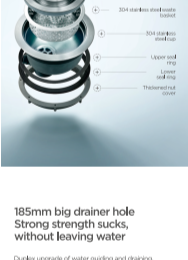

HIGOLD®

HIGOLD®

Washing large items in a single bowl sink, Cleaning big pots without water splashing

Single bowl sink with large cleaning space, more convenient and easier for washing large items.

HIGOLD®

Finishing: Brushed surface Item No.: 920355

Hole Diameter for faucet: 35mm

Thickness: 10mm

Product Size	Bowl size	Step size
Length: 800 Width: 480 Height: 225	Length: 766 Width: 446	Length: 220 Width: 91