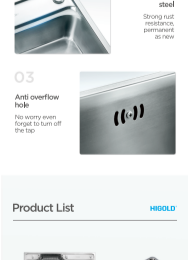

HIGOLD®

No difficulty to choose you can use it all

HIGOLD®

Stainless steel rack Home for dish towels

After washing dishes, the wet dish towel is no longer nowhere to be placed.

HIGOLD®

HIGOLD®

Single bowl sink with back drainage pipe More space saving than double bowls sink

No space waste under the sink, leaving more room for water purifier, small appliances and kitchenware storage.

HIGOLD®

HIGOLD®

Drainer with dual filters Draining smoothly and prevent blocking

Effectively remove the hidden trouble of pipe blockage from the source, double care and more assured.

HIGOLD®

HIGOLD®

185mm big drainer hole Strong strength sucks, without leaving water

Duplex upgrade of water guiding and draining, making drainage more thorough.

HIGOLD®

185mm

185mm Dip Drainer Hole

Winged water guiding line

HIGOLD®

Standard equipped with pull-out faucet Pull-out for washing without limitation

When cleaning large items or the corner of the sink, it's easy to control the direction of washing, no need to wash by hand, avoiding water splashing.