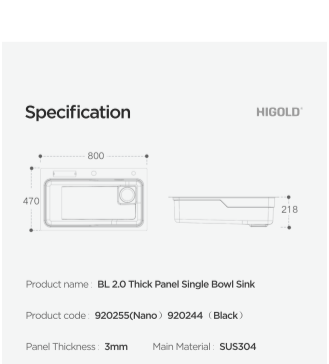

Equipped with basin in basin washing and draining two-in-one

Dual space partition enable more convenient washing and draining

HIGOLD®