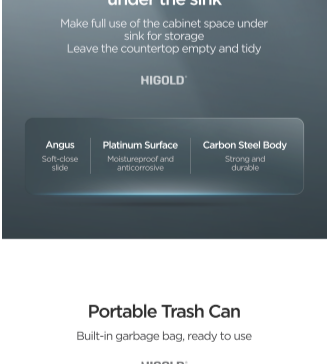

A multi-functional sink, enable easy and comfortable washing and storing

HIGOLD®

- 1 Cutting
- 2 Washing
- 3 Storing
- 4 Purifying

Dual steps design cutting and washing at one go

Move the well-cut vegetables from the chopping board to the basin directly for washing and draining more comfortable and high efficient

HIGOLD®

Two available finishing styles to meet different demands

There is always one style that can fascinate you

HIGOLD®

- Nano matt black finishing with hard surface and easy to clean
- Nano finishing easy to clean