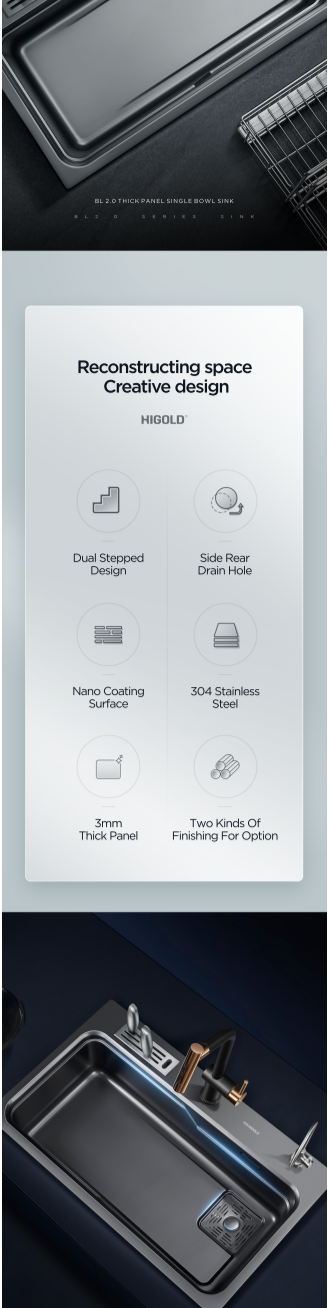

HIGOLD®

BL 2.0 Thick Panel Single Bowl Sink

A Sink With Multi-functions

BL 2.0 THICK PANEL SINGLE BOWL SINK
BL 2.0 THICK PANEL SINGLE BOWL SINK

Reconstructing space Creative design

HIGOLD®

- Dual Stepped Design
- Side Rear Drain Hole
- Nano Coating Surface
- 304 Stainless Steel
- 3mm Thick Panel
- Two Kinds Of Finishing For Option

Two Major Structural Upgrades Reconstruct The Sink Space

By reconstructing the sink space, integrating washing, cutting, and draining at one go, make the kitchen life more comfortable

HIGOLD®

Accomplish multiple kitchen tasks within one sink

A multi-functional sink, enable easy and comfortable washing and storing

HIGOLD®

- 1 Cutting
- 2 Washing
- 3 Storing
- 4 Purifying

Dual steps design cutting and washing at one go

Move the well-cut vegetables from the chopping board to the basin directly for washing and draining more comfortable and high efficient

HIGOLD®

Product name: BL 2.0 Thick Panel Single Bowl Sink

Product code: 920255(Nano) 920244 (Black)

Panel Thickness: 3mm Main Material: SUS304

Diameter of Soap dispenser hole: 28mm

Diameter of faucet hole: 35mm