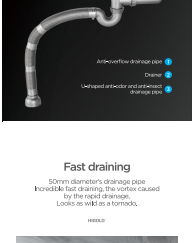

Exquisite craftsmanship

Hand-made sinks with exquisite craftsmanship, regarded as a model of craftsmanship manufacturing, each is a rare work of honor.

HIGOLD®

- R15 Golden Round Corner
- 12mm thickness
- X shape water guiding line