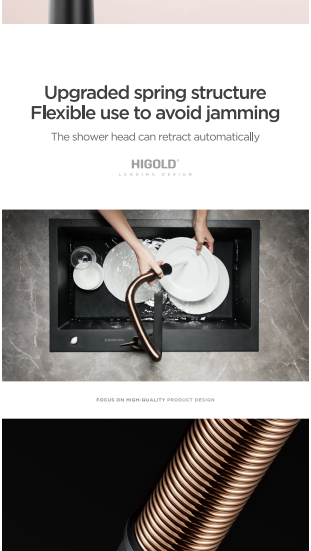

“Inspired by water” The romantic atmosphere of water city

HIGOLD establish long-term strategic cooperation
with many famous design team in Europe
Introduce international advanced design concept
Create a variety of Italian-style hardware products
The BN series take Venice as the origin of creativity
Integrate the original water elements into the faucet