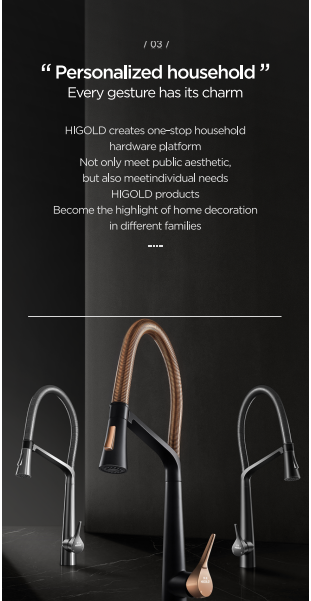

“Destined to be a classic” The beauty of industrial design

Creative living, soul
Just like a timeless poem,
Engraved with the soul of HIGOLD's design
Every creation is a classic