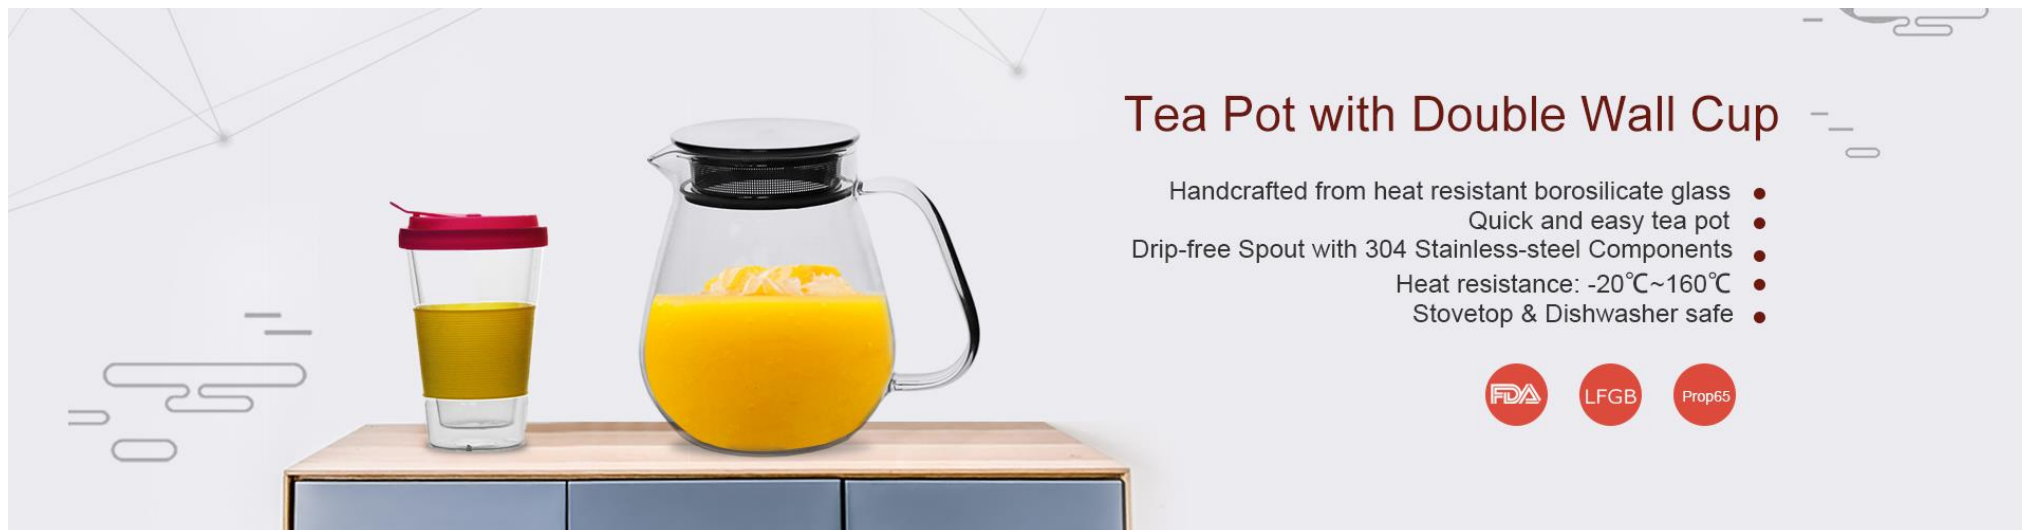

深圳市永昌玻璃器皿有限公司

专注定制生产高品玻璃器皿 15 年

Tea Pot with Double Wall Cup

- Handcrafted from heat resistant borosilicate glass
- Quick and easy tea pot
- Drip-free Spout with 304 Stainless-steel Components
- Heat resistance: -20°C~160°C
- Stovetop & Dishwasher safe