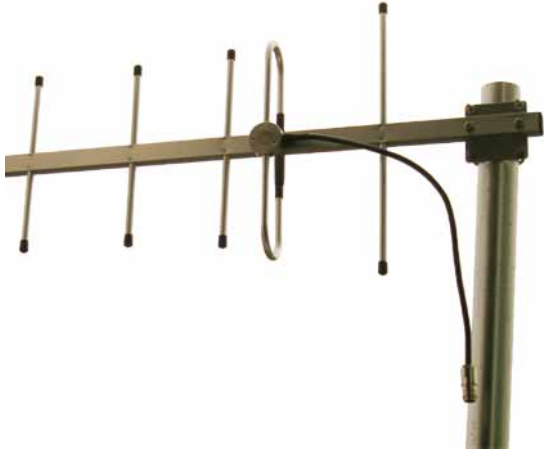

TDJ-600Z5

Yagi Antenna

Technical Sheet