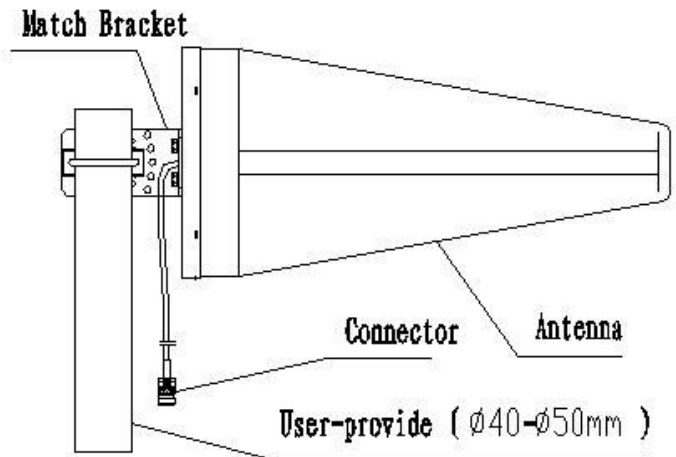

Installation Sketch

Kenbotong Technology Co., Ltd.

Addr :NO.2 Chanxiu Road ,Foshan city,Guangdong China Code:528061
Tel: 86(757)8202-5597, 8221-9788 Fax : 86(757)8221-2072,8802-2808
Email: kbt@kenbotong.com web: <http://www.kenbotong.com>