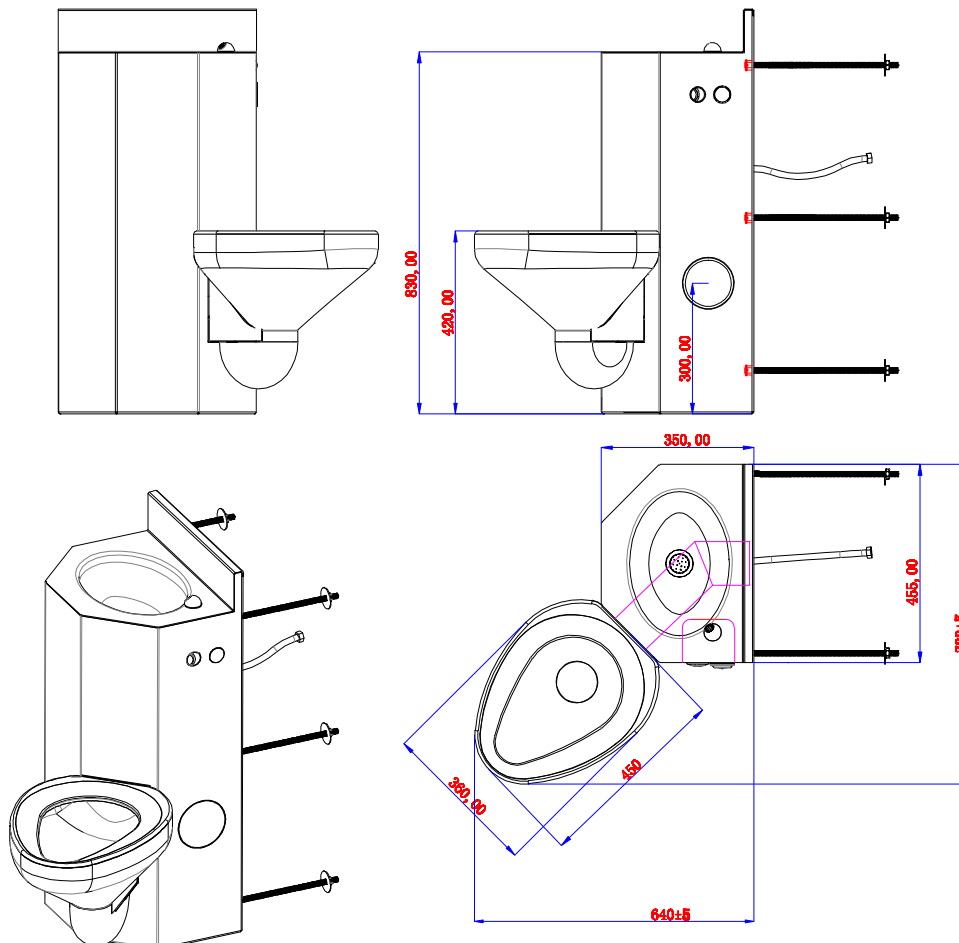

**KG-T215P-L/R KUGE Top Quality Nice Price 304 Stainless Steel Vandal Proof Security One Piece Combination Toilet with Wash Basin and OEM Design for Prison Use**

**KG-T215P-M-  
Style 304 Stai**