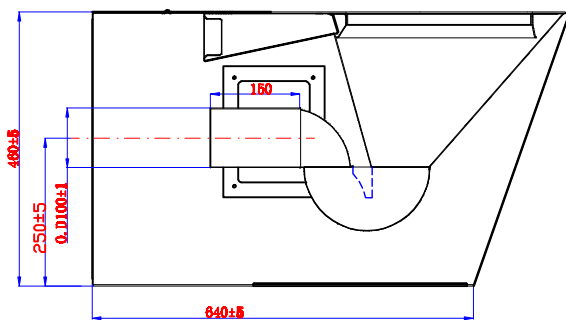

KG-T207P-W KUGE Sleek Design Good Quality 800mm Floor Mounted Toilet Bowl for the Disabled People

A-A