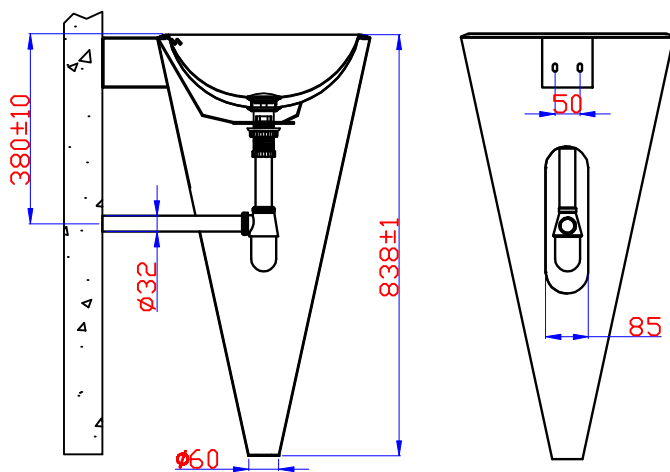

KG-L401 KUGE Modern Design Cone-shaped 304 Stainless Steel Wash Basin for Hotel Use

KG-L402 K
Stainless S