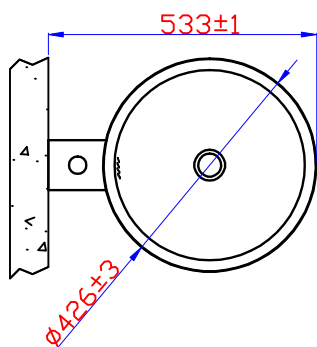

KG-L401 KUGE Modern Design Cone-shaped 304 Stainless Steel Wash Basin for Hotel Use

KG-L402 K
Stainless S