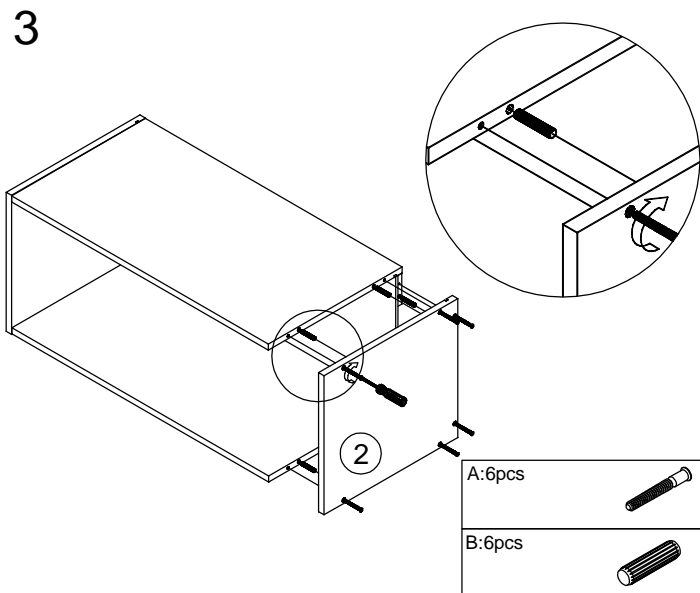

# Wall Flat up Unit With One Door

A:12pcs  
ø7x48mm

B:12pcs  
ø8x40mm

C:2pcs

D:1pcs

E:16pcs  
ø4x16mm

F:2pcs

5

E:4pcs

6

D:1pcs

E:8pcs

F:2pcs