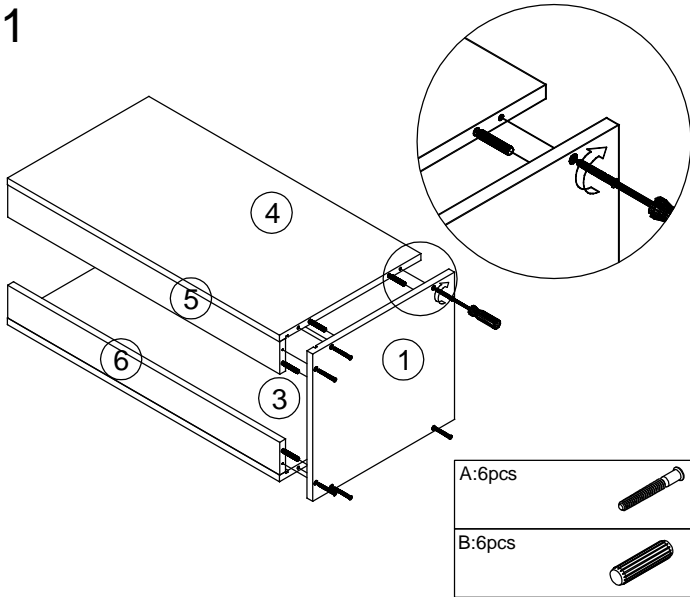

# Wall Flat up Unit With One Door

A:12pcs  
ø7x48mm

B:12pcs  
ø8x40mm

C:2pcs

D:1pcs

E:16pcs  
ø4x16mm

F:2pcs

5

E:4pcs

6

D:1pcs

E:8pcs

F:2pcs