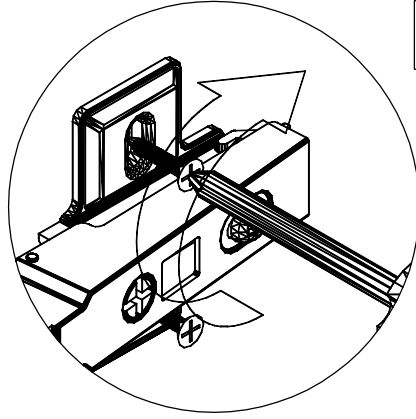

5

E:4pcs

6

D:1pcs

E:8pcs

F:2pcs