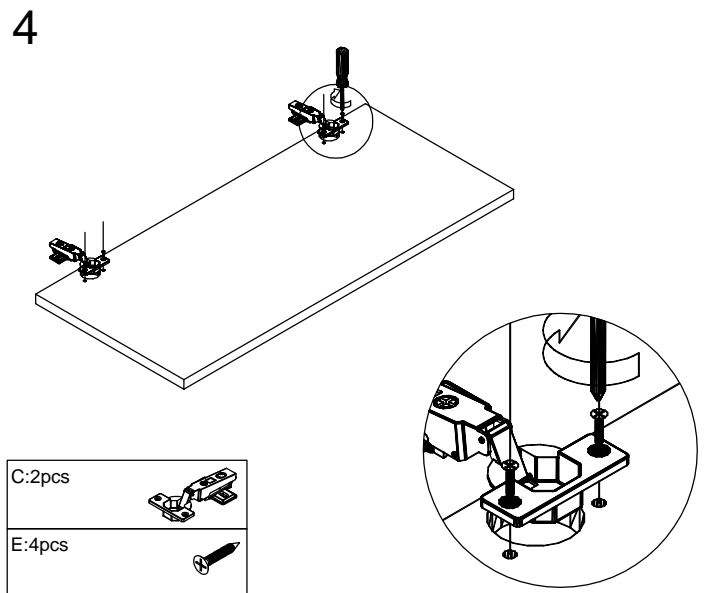

# Wall Flat up Unit With One Door

A:12pcs  
ø7x48mm

B:12pcs  
ø8x40mm

C:2pcs

D:1pcs

E:16pcs  
ø4x16mm

F:2pcs

5

E:4pcs

6

D:1pcs

E:8pcs

F:2pcs