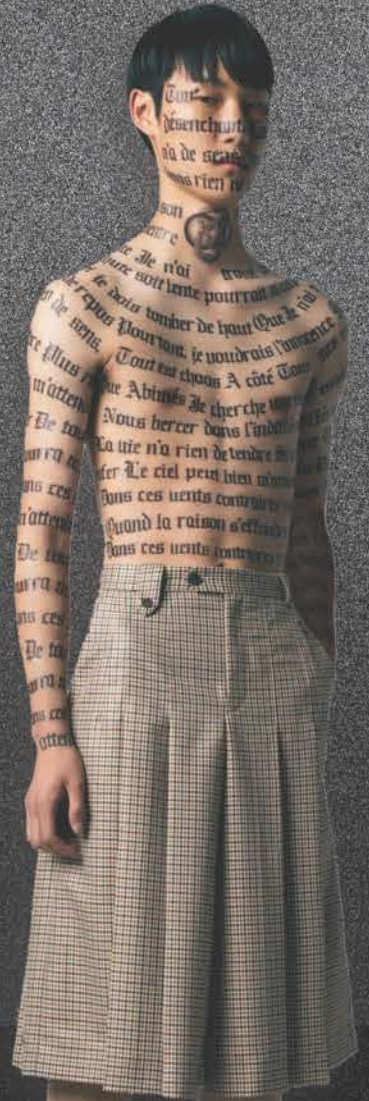

#Capsule #trims#concept

006
IDENTITY MATTERS

N55°40'34" E12°34'6"

N55°40'34" E12°34'6"

DC10751-10mm+BZ00001

HUGO HUGO HUGO

DC10841-10mm+BZ00001

HT/DIE
ID-1978©COR
COPYRIGHT/DIE
IND-1978©DNI
8761©

TP61061-40mm

#accessoriesmatter

NBN NBN

TP61116-28mm

safool

TP22458-20mm

via Bergon uov 11

TP22429-20mm

capsule Capsule Capsule Capsule
e Capsule Capsule Capsule Cap
capsule Capsule Capsule Capsul
ule Capsule Capsule Capsule C

TP61119-38mm