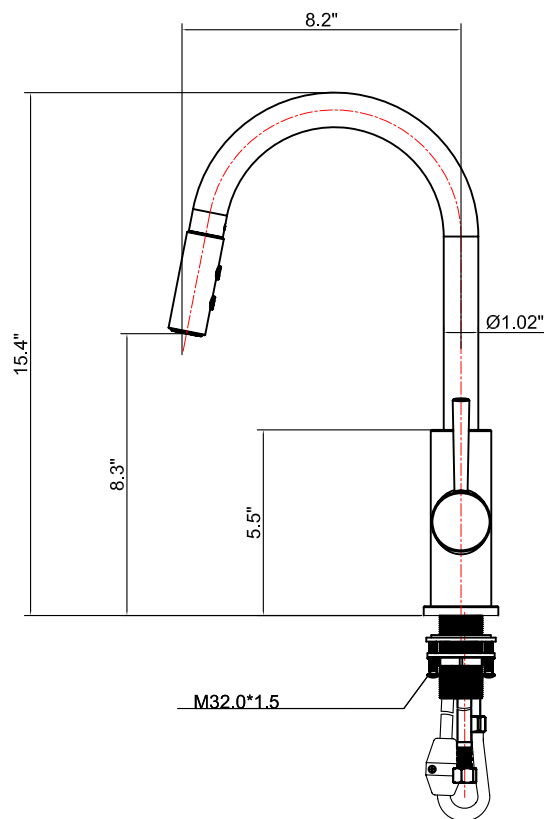

Single handle kitchen faucet with pull-down Spout 812L Series

Feature:

- Metal lever handle
- With pull-down spout
- Single-hole installation options
- Drip-free Ceramic cartridge
- **1.8** gallons per minute Max at 60 psi
- Solid brass waterway

Codes/Standards Applicable:

Complies with:

- NSF 61-9
- ANSI/ASME A112.18.1
- CSA B125-1
- IAPMO/UPC/CUPC
- AB1953
- CEC Standard

Model No./Colors/Finishes:

- 812L-CP Polished Chrome
- 812L-BN Brush Nickel PVD
- 812L-NB Nobel Bronze
- 812L-ORB Oil Rubbed Bronze
- 812L-PB Polished Brass PVD

Product Diagram