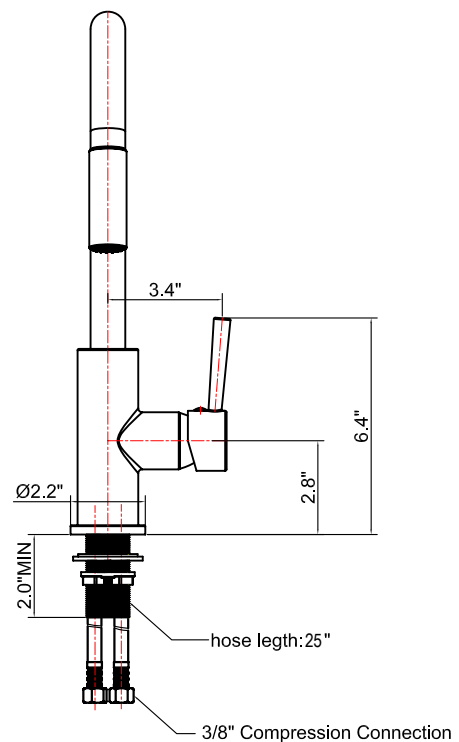

Single handle kitchen faucet with pull-down Spout 812L Series

Feature:

- Metal lever handle
- With pull-down spout
- Single-hole installation options
- Drip-free Ceramic cartridge
- **1.8** gallons per minute Max at 60 psi
- Solid brass waterway

Codes/Standards Applicable:

Complies with:

- NSF 61-9
- ANSI/ASME A112.18.1
- CSA B125-1
- IAPMO/UPC/CUPC
- AB1953
- CEC Standard

Model No./Colors/Finishes:

- 812L-CP Polished Chrome
- 812L-BN Brush Nickel PVD
- 812L-NB Nobel Bronze
- 812L-ORB Oil Rubbed Bronze
- 812L-PB Polished Brass PVD

Product Diagram