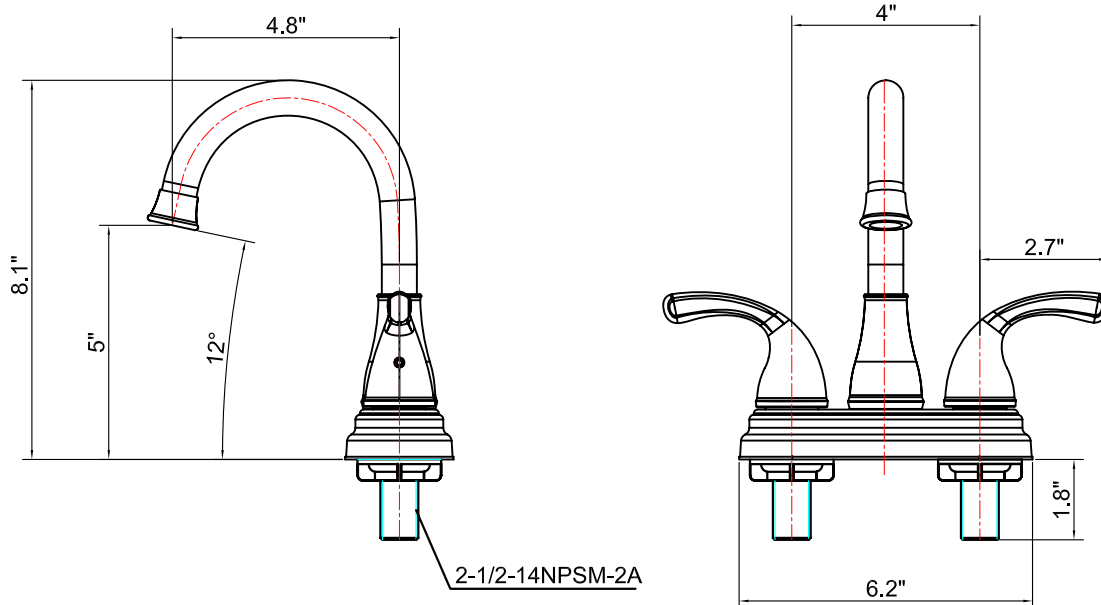

4" Two Handles Lavatory Faucet 245J Series

Feature:

- Metal lever handle
- Fits 3 holes sinks with 4" center
- Drip Free 1/4 turn Ceramic Cartridge
- 1.2 gallons per minute Max at 60 psi
- Solid brass waterway

Codes/Standards Applicable:

Complies with:

- NSF 61-9
- ANSI/ASME A112.18.1
- CSA B125-1
- IAPMO/UPC/CUPC
- AB1953
- CEC

Model No./Colors/Finishes:

- 245J-CP Polished Chrome
- 245J-BN Brush Nickel PVD
- 245J-NB Nobel Bronze
- 245J-ORB Oil Rubbed Bronze
- 245J-PB Polished Brass PVD

Product Diagram