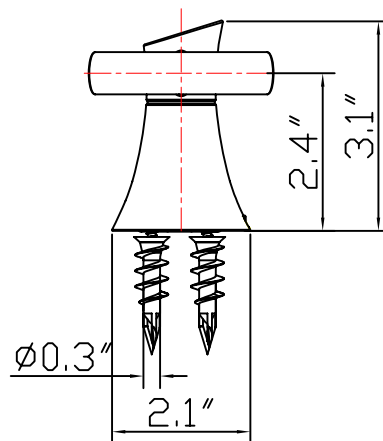

Robe Hook

125H Series

Feature:

- Robe Hook
- Metal Seat
- Meter Structure
- Easy installation

Model No./Colors/Finishes:

- 125H-CP Polished Chrome
- 125H-BN Brush Nickel PVD
- 125H-NB Nobel Bronze
- 125H-ORB Oil Rubbed Bronze
- 125H-PB Polished Brass PVD

Product Diagram