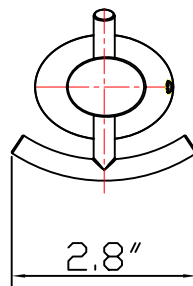

Model No./Colors/Finishes:

- 125H-CP Polished Chrome
- 125H-BN Brush Nickel PVD
- 125H-NB Nobel Bronze
- 125H-ORB Oil Rubbed Bronze
- 125H-PB Polished Brass PVD