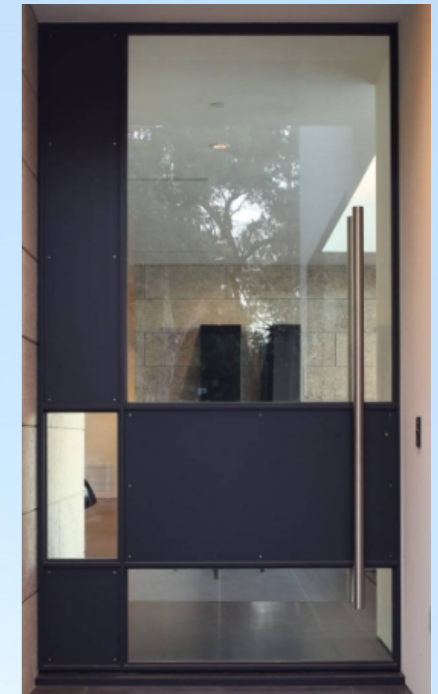

Foshan seeyesdoor Co., Limited //

**what you see
for what we sale**

METAL FRONT DOOR

AMAZING & BEATY

METAL FRONT DOOR

MEDDL Door

METAL GLASS DOOR

Design

METAL MODERN DOOR

GLASS ART

SIDE LIGHT METAL DOOR

AMERICAN DOOR

GRILL METAL DOOR

LINE METAL DOOR

Seeyesdoor

Single Entrance DOOR

Single Entrance DOOR

Single Entrance DOOR

DOUBLE METAL DOOR

DOUBLE LARGE METAL DOOR //

METAL GLASS FLOWER DOOR //

METAL PANLE DOOR

METAL CLEARER GLASS DOOR

METAL NARROW BORDER GLASS DOOR