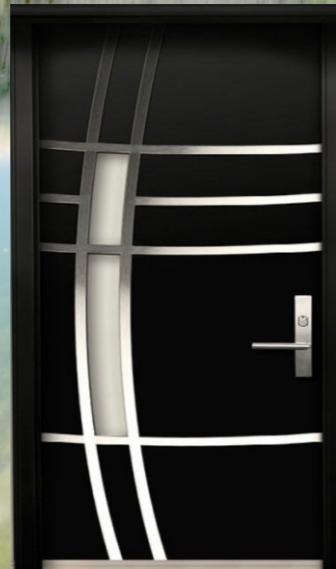

Foshan seeyesdoor Co., Limited //

**what you see
for what we sale**

METAL FRONT DOOR

AMAZING & BEATY

METAL FRONT DOOR

MEDDL Door

METAL GLASS DOOR

Design

METAL MODERN DOOR

GLASS ART

SIDE LIGHT METAL DOOR

AMERICAN DOOR

GRILL METAL DOOR

LINE METAL DOOR

Seeyesdoor

Single Entrance DOOR

Single Entrance DOOR

Single Entrance DOOR

DOUBLE METAL DOOR

DOUBLE LARGE METAL DOOR //

METAL GLASS FLOWER DOOR //

METAL PANLE DOOR

METAL CLEARER GLASS DOOR

METAL NARROW BORDER GLASS DOOR