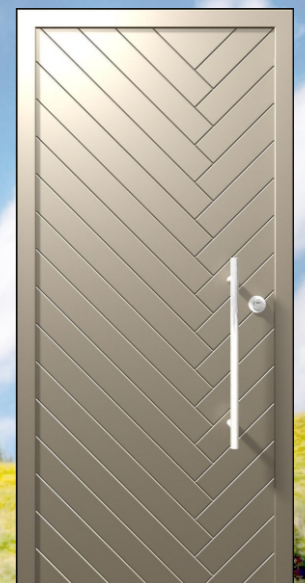

Foshan seeyesdoor Co., Limited //

**what you see
for what we sale**

METAL FRONT DOOR

AMAZING & BEATY

METAL FRONT DOOR

MEDDL Door

METAL GLASS DOOR

Design

METAL MODERN DOOR

GLASS ART

SIDE LIGHT METAL DOOR

AMERICAN DOOR

GRILL METAL DOOR

LINE METAL DOOR

Seeyesdoor

Single Entrance DOOR

Single Entrance DOOR

Single Entrance DOOR

DOUBLE METAL DOOR

DOUBLE LARGE METAL DOOR //

METAL GLASS FLOWER DOOR //

METAL PANLE DOOR

METAL CLEARER GLASS DOOR

METAL NARROW BORDER GLASS DOOR