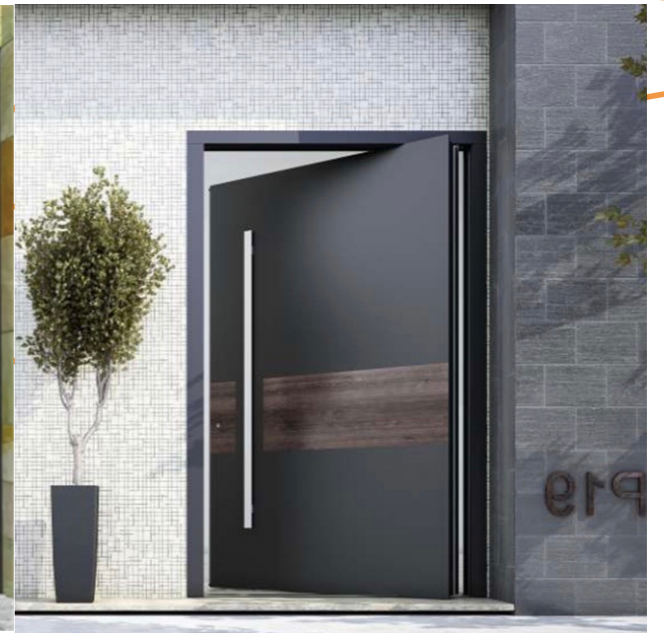

Foshan seeyesdoor Co., Limited //

**what you see
for what we sale**

METAL FRONT DOOR

AMAZING & BEATY

METAL FRONT DOOR

MEDDL Door

METAL GLASS DOOR

Design

METAL MODERN DOOR

GLASS ART

SIDE LIGHT METAL DOOR

AMERICAN DOOR

GRILL METAL DOOR

LINE METAL DOOR

Seeyesdoor

Single Entrance DOOR

Single Entrance DOOR

Single Entrance DOOR

DOUBLE METAL DOOR

DOUBLE LARGE METAL DOOR //

METAL GLASS FLOWER DOOR //

METAL PANLE DOOR

METAL CLEARER GLASS DOOR

METAL NARROW BORDER GLASS DOOR