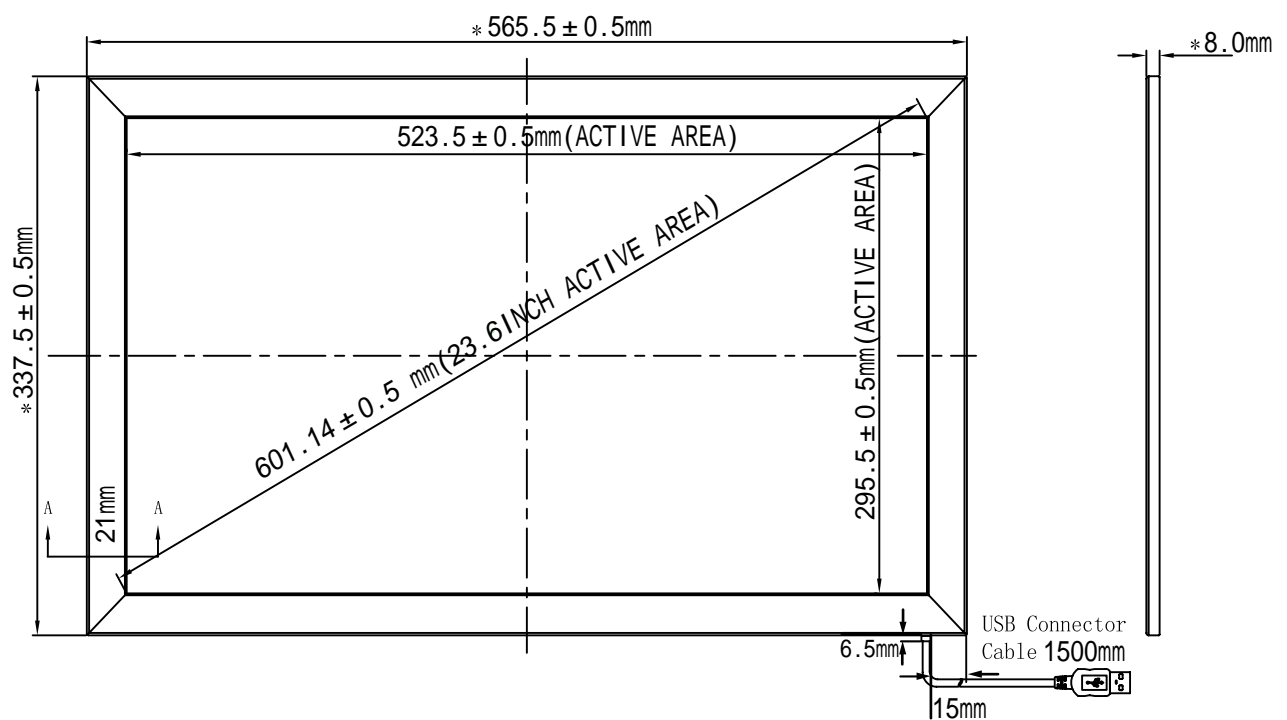

8	7	6	5	4	3	2	1
Material Code	23.6寸红外触摸屏	specification	565.5x337.5x8.0mm	LOGO	REV.	Date	Changes
				△			
				△			
				△			

TOLERANCES  
(UNLESS OTHERWISE STATED)

DECIMALS	ANGLES
> 2000mm	± 0.50mm
1600 < X ≤ 2000mm	± 1.20mm
1200 < X ≤ 1600mm	± 0.80mm
800 < X ≤ 1200mm	± 0.50mm
400 < X ≤ 800mm	± 0.40mm
120 < X ≤ 400mm	± 0.30mm
50 < X ≤ 120mm	± 0.20mm
≤ 50mm	± 0.10mm

THIRD ANGLE PROJECTION

**GreenTouch** Shenzhen GreenTouch Technology Co., Ltd

MODEL NO.	GT-IR-K236-1		
PART No.	SCALE	1:1	NOTES:
PART NAME	REV.	1.0	
UNIT	SIZE	A4	
MATERIAL	SHEET	1/1	
DRAWN		CHK'D	
CHK'D		APP'D	